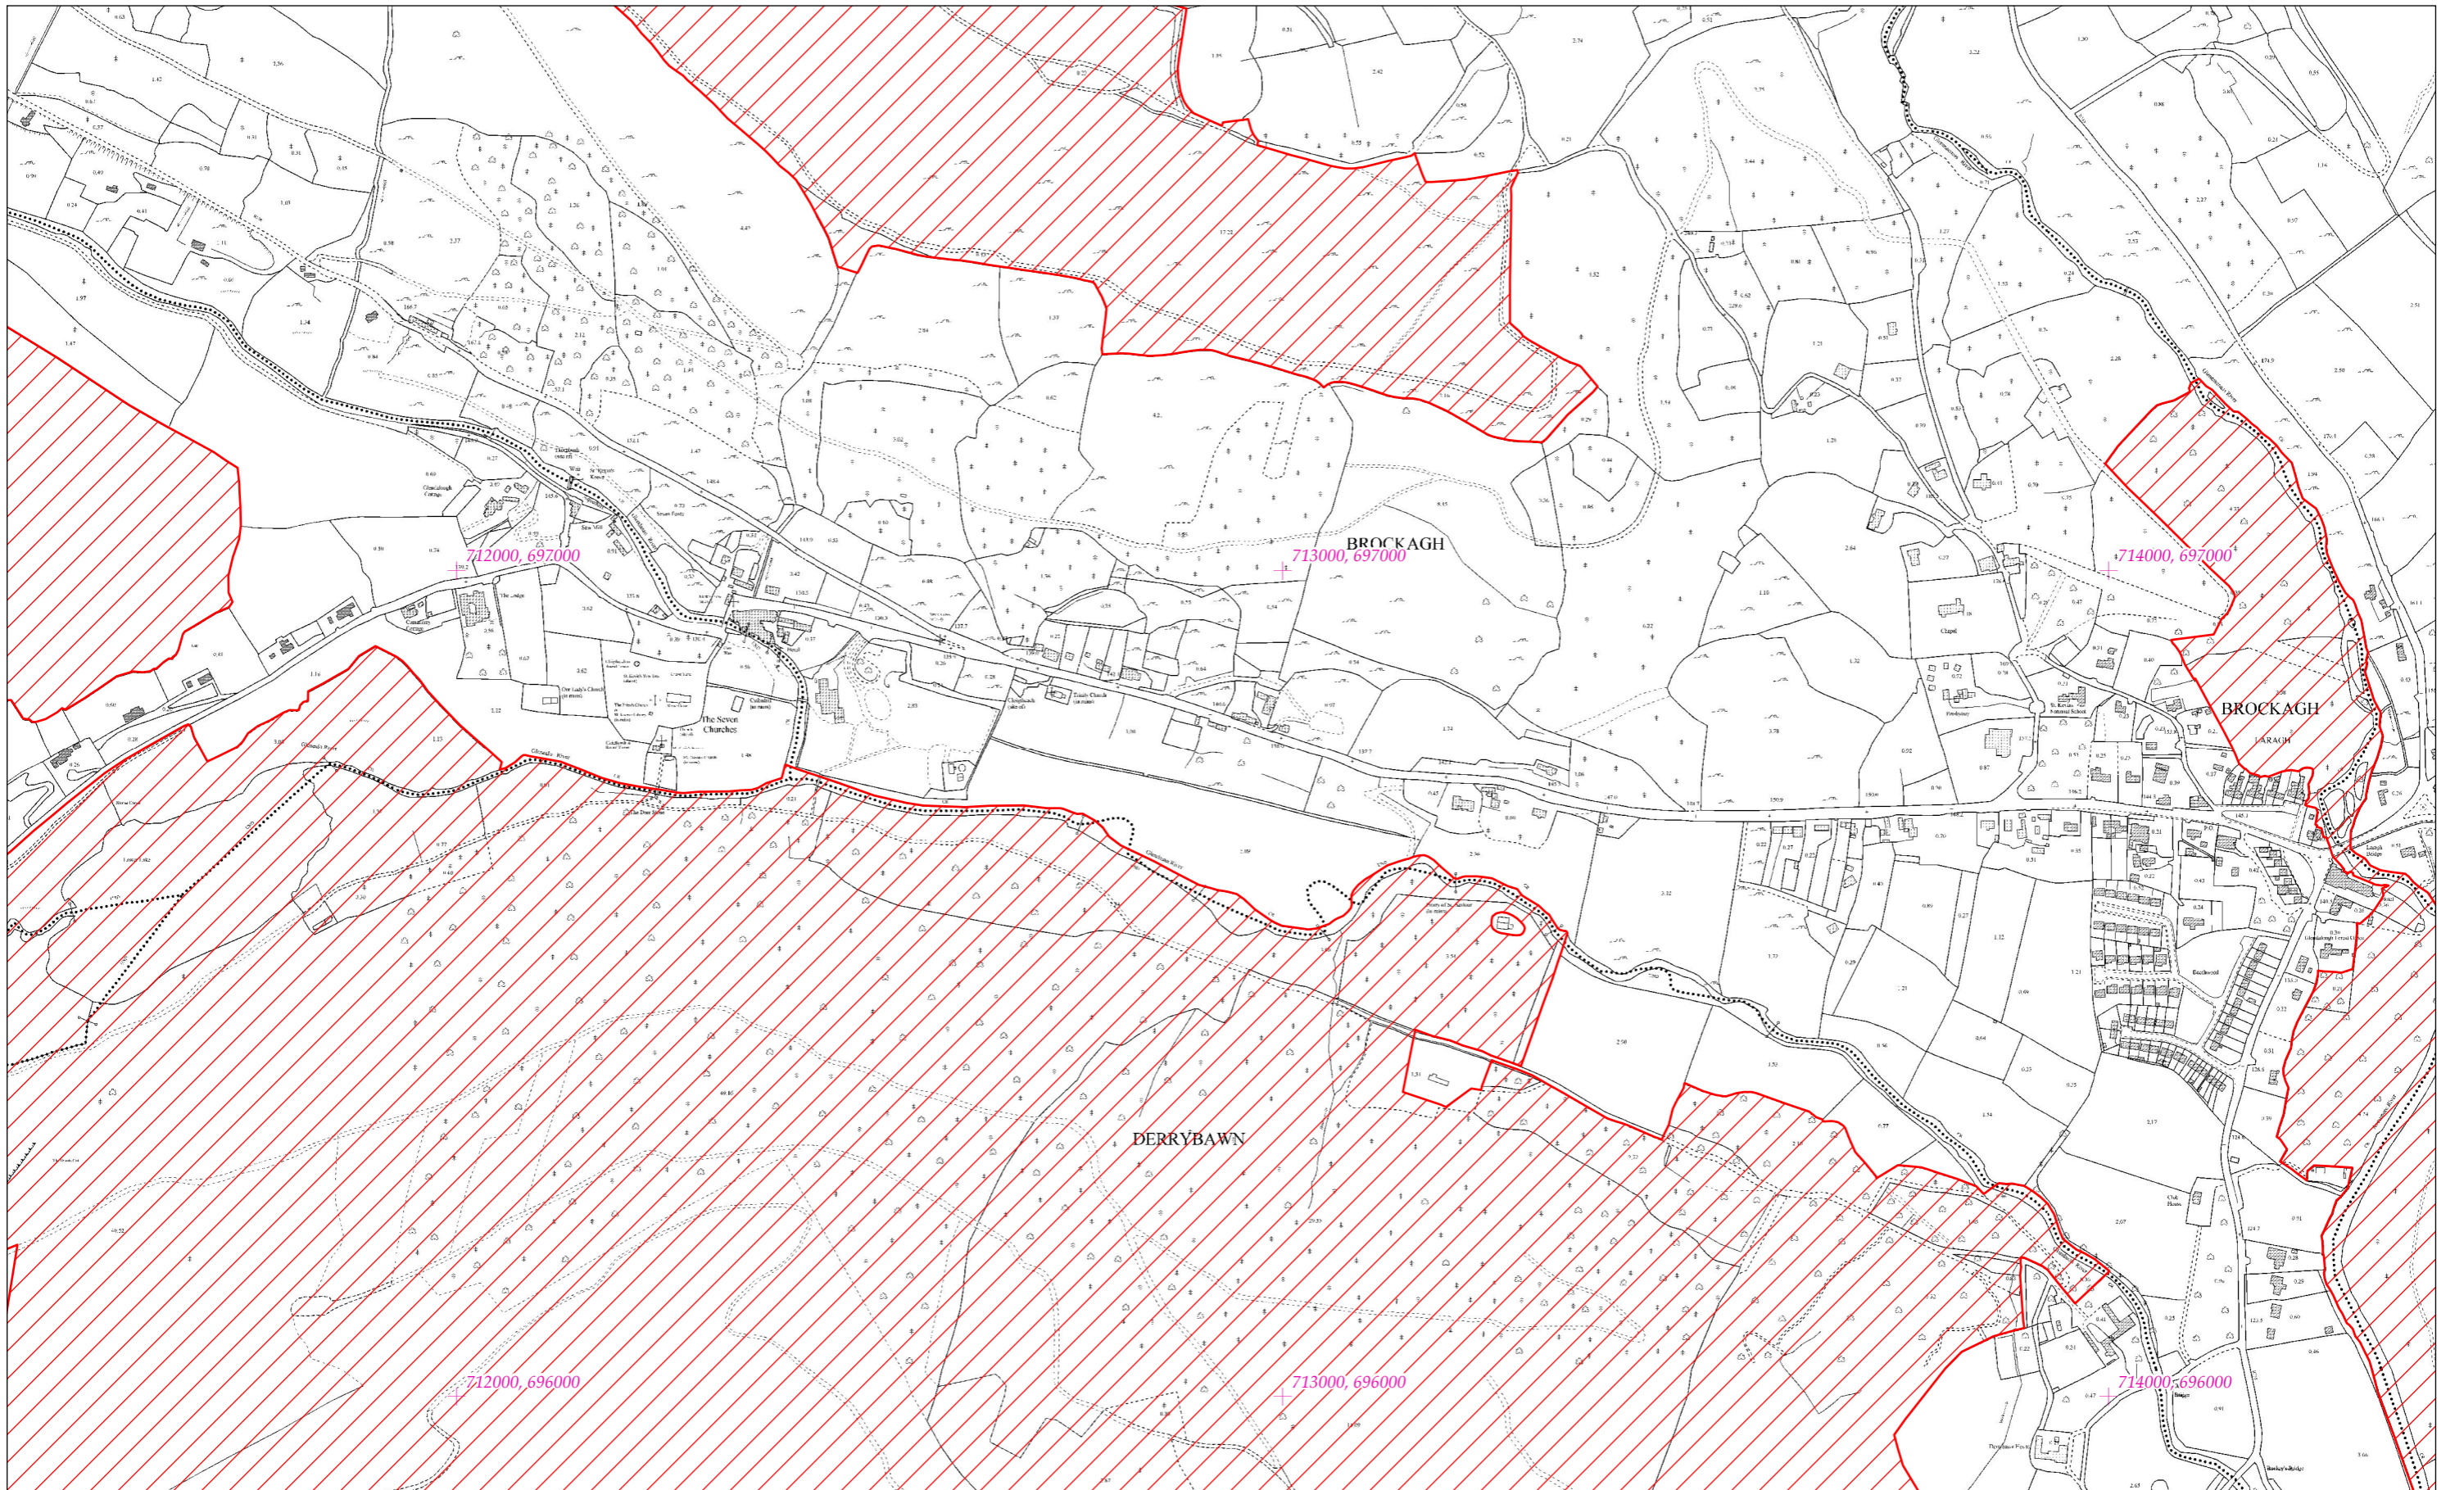

LCS Shléibhte Chill Mhantáin
Wicklow Mountains SAC

1:5000 O.S. TILE 3959b 146 of 187

0 0.5km

Scála / Scale 1:7,500

SITE CODE

002122

Leagan / Version: 3.01

Arna chló an / Printed on: 22/08/2023