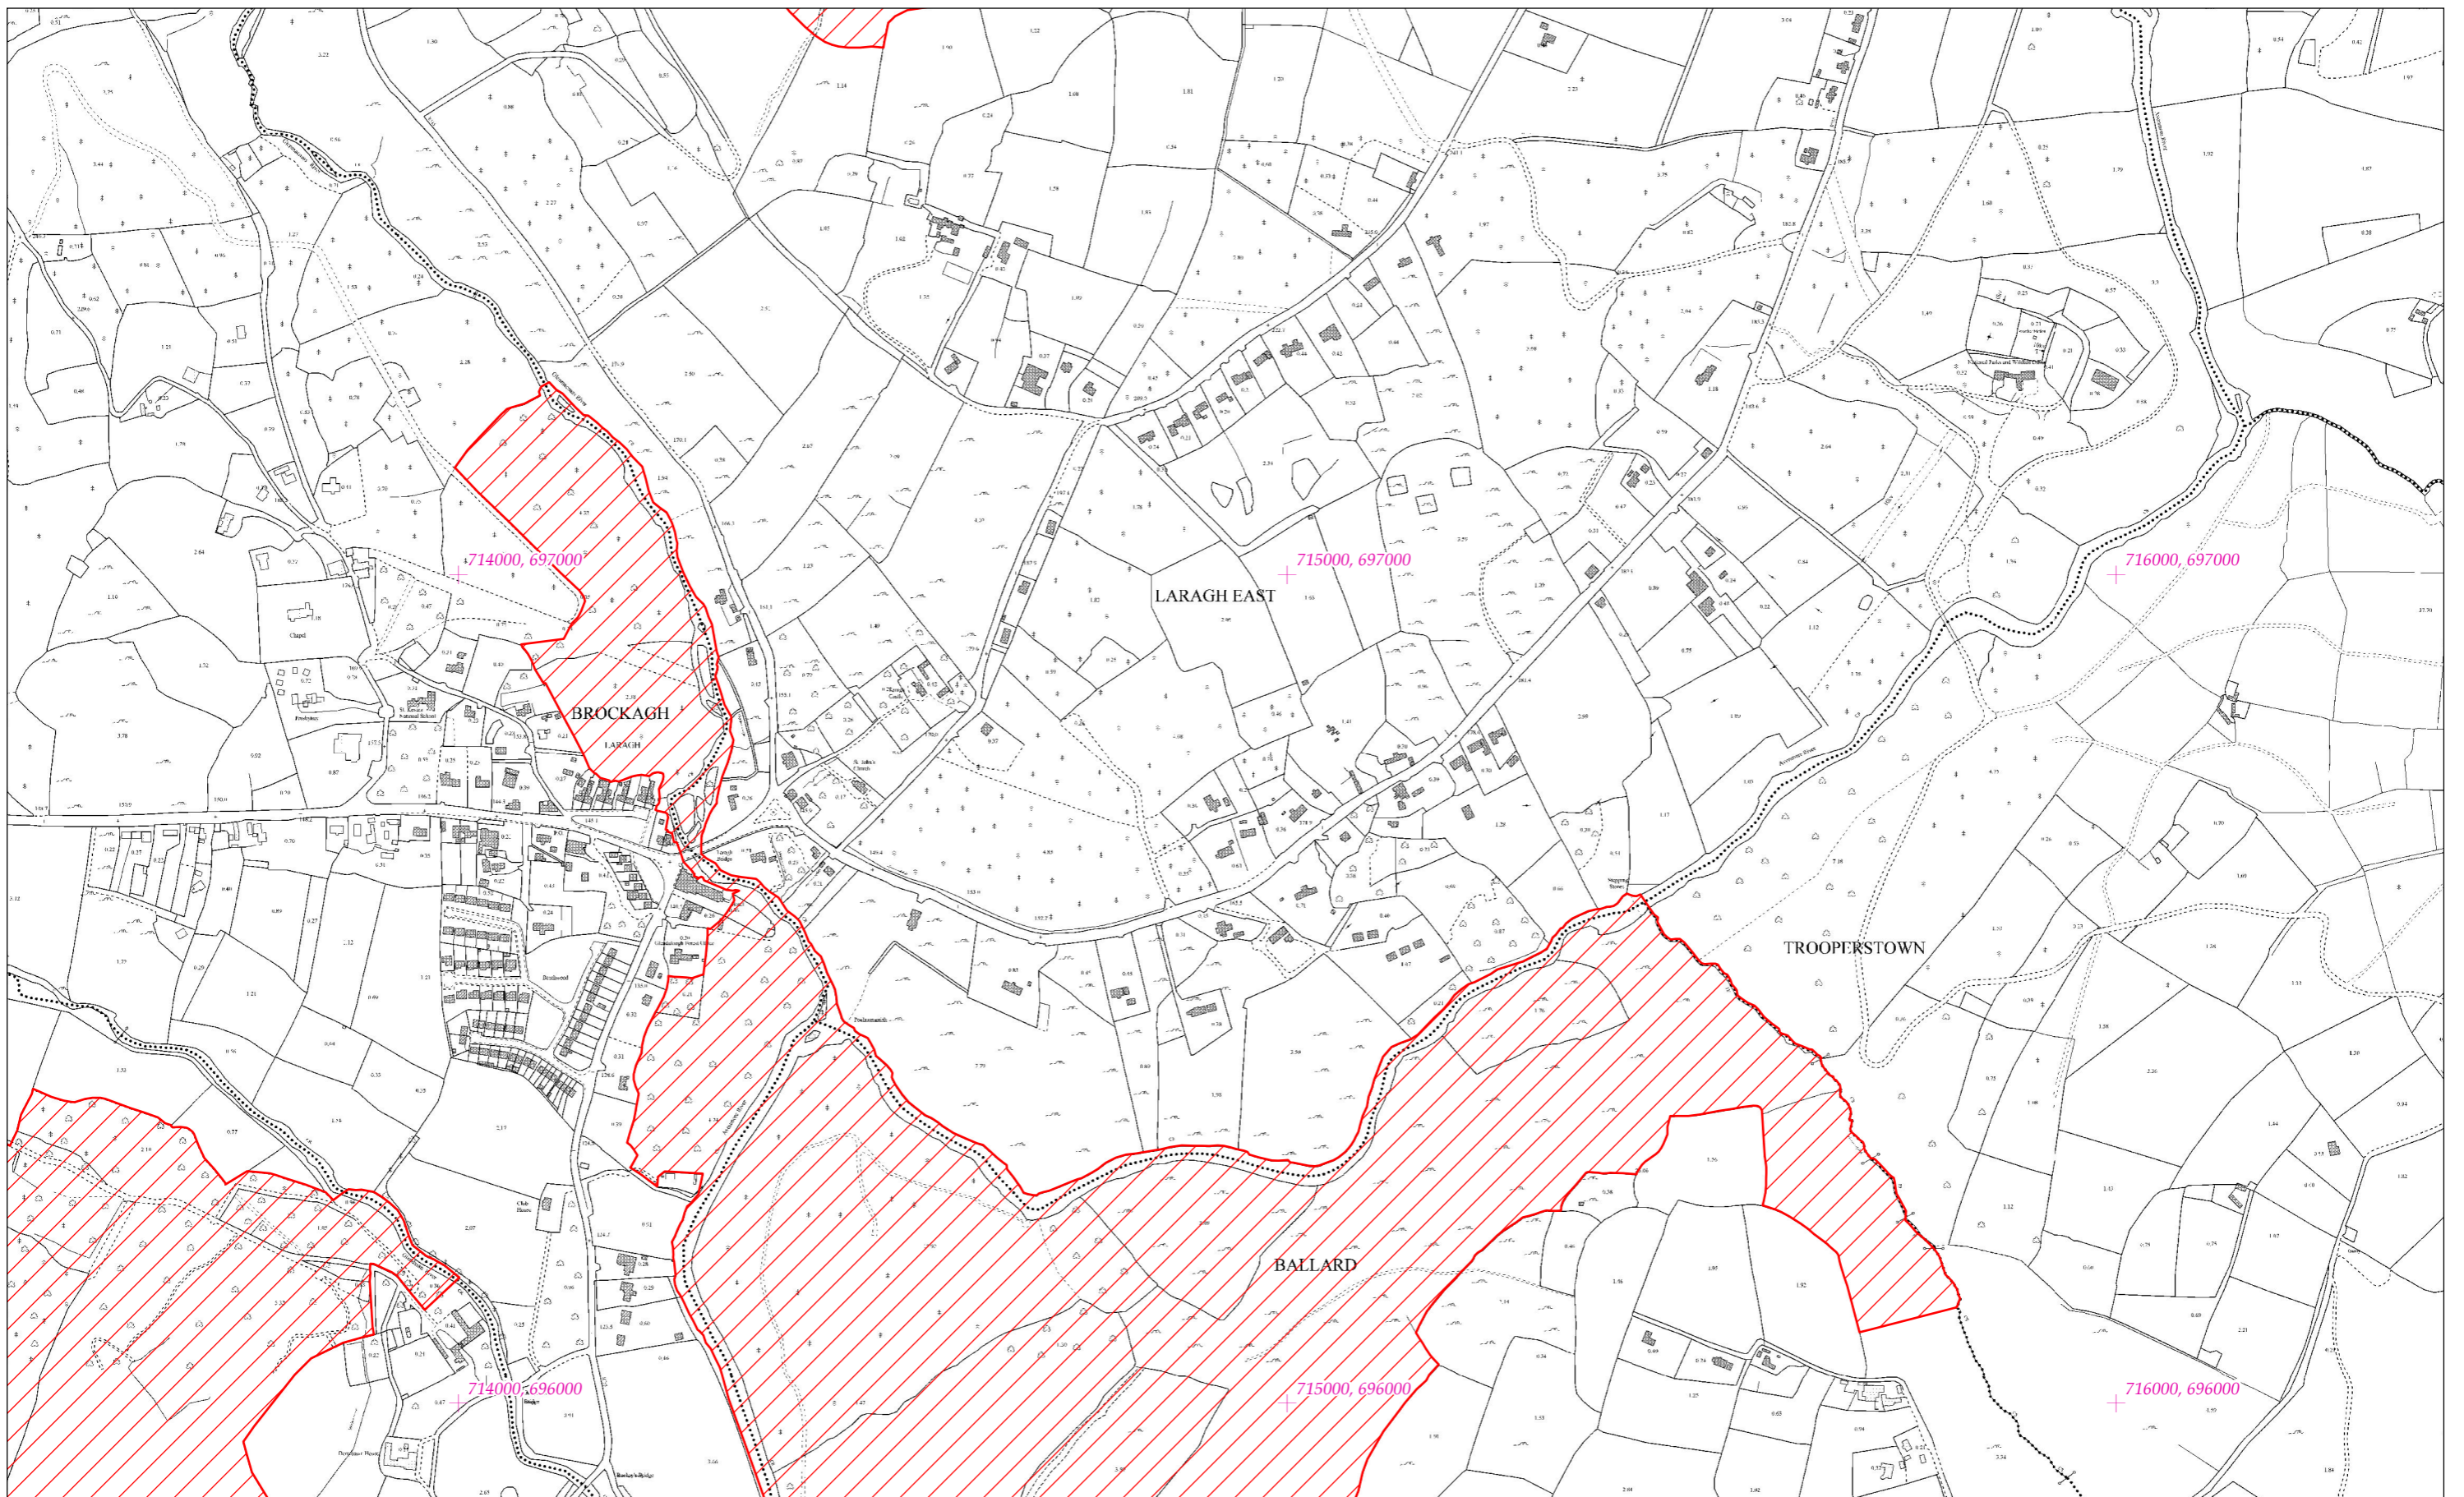

Rialachán 4(1)(b) / Regulation 4(1)(b)

Leathanach 148 de 187 (Co. Bhaile Átha Cliath agus Co. Chill Mhantáin)

Page 148 of 187 (Co. Dublin and Co. Wicklow)

LIMISTÉAR FAOI CHAOMHNÚ SPEISIALTA
SPECIAL AREA OF CONSERVATION

Suirbhéireacht Ordanáis Éireann Ceadúnas Uimhir OSI-NMA-014 © OSI / Rialtas na hÉireann
Ordnance Survey Ireland Licence No. OSI-NMA-014 © Ordnance Survey Ireland / Government of Ireland
Córas Comhordanáidí: Trasteilgean Mercator na hÉireann / Co-ordinate System: Irish Transverse Mercator

LCS Shléibhte Chill Mhantáin
Wicklow Mountains SAC
1:5000 O.S. TILE 3959d 148 of 187

SITE CODE
002122

Leagan / Version: 3.01

Arna chlón an / Printed on: 22/08/2023