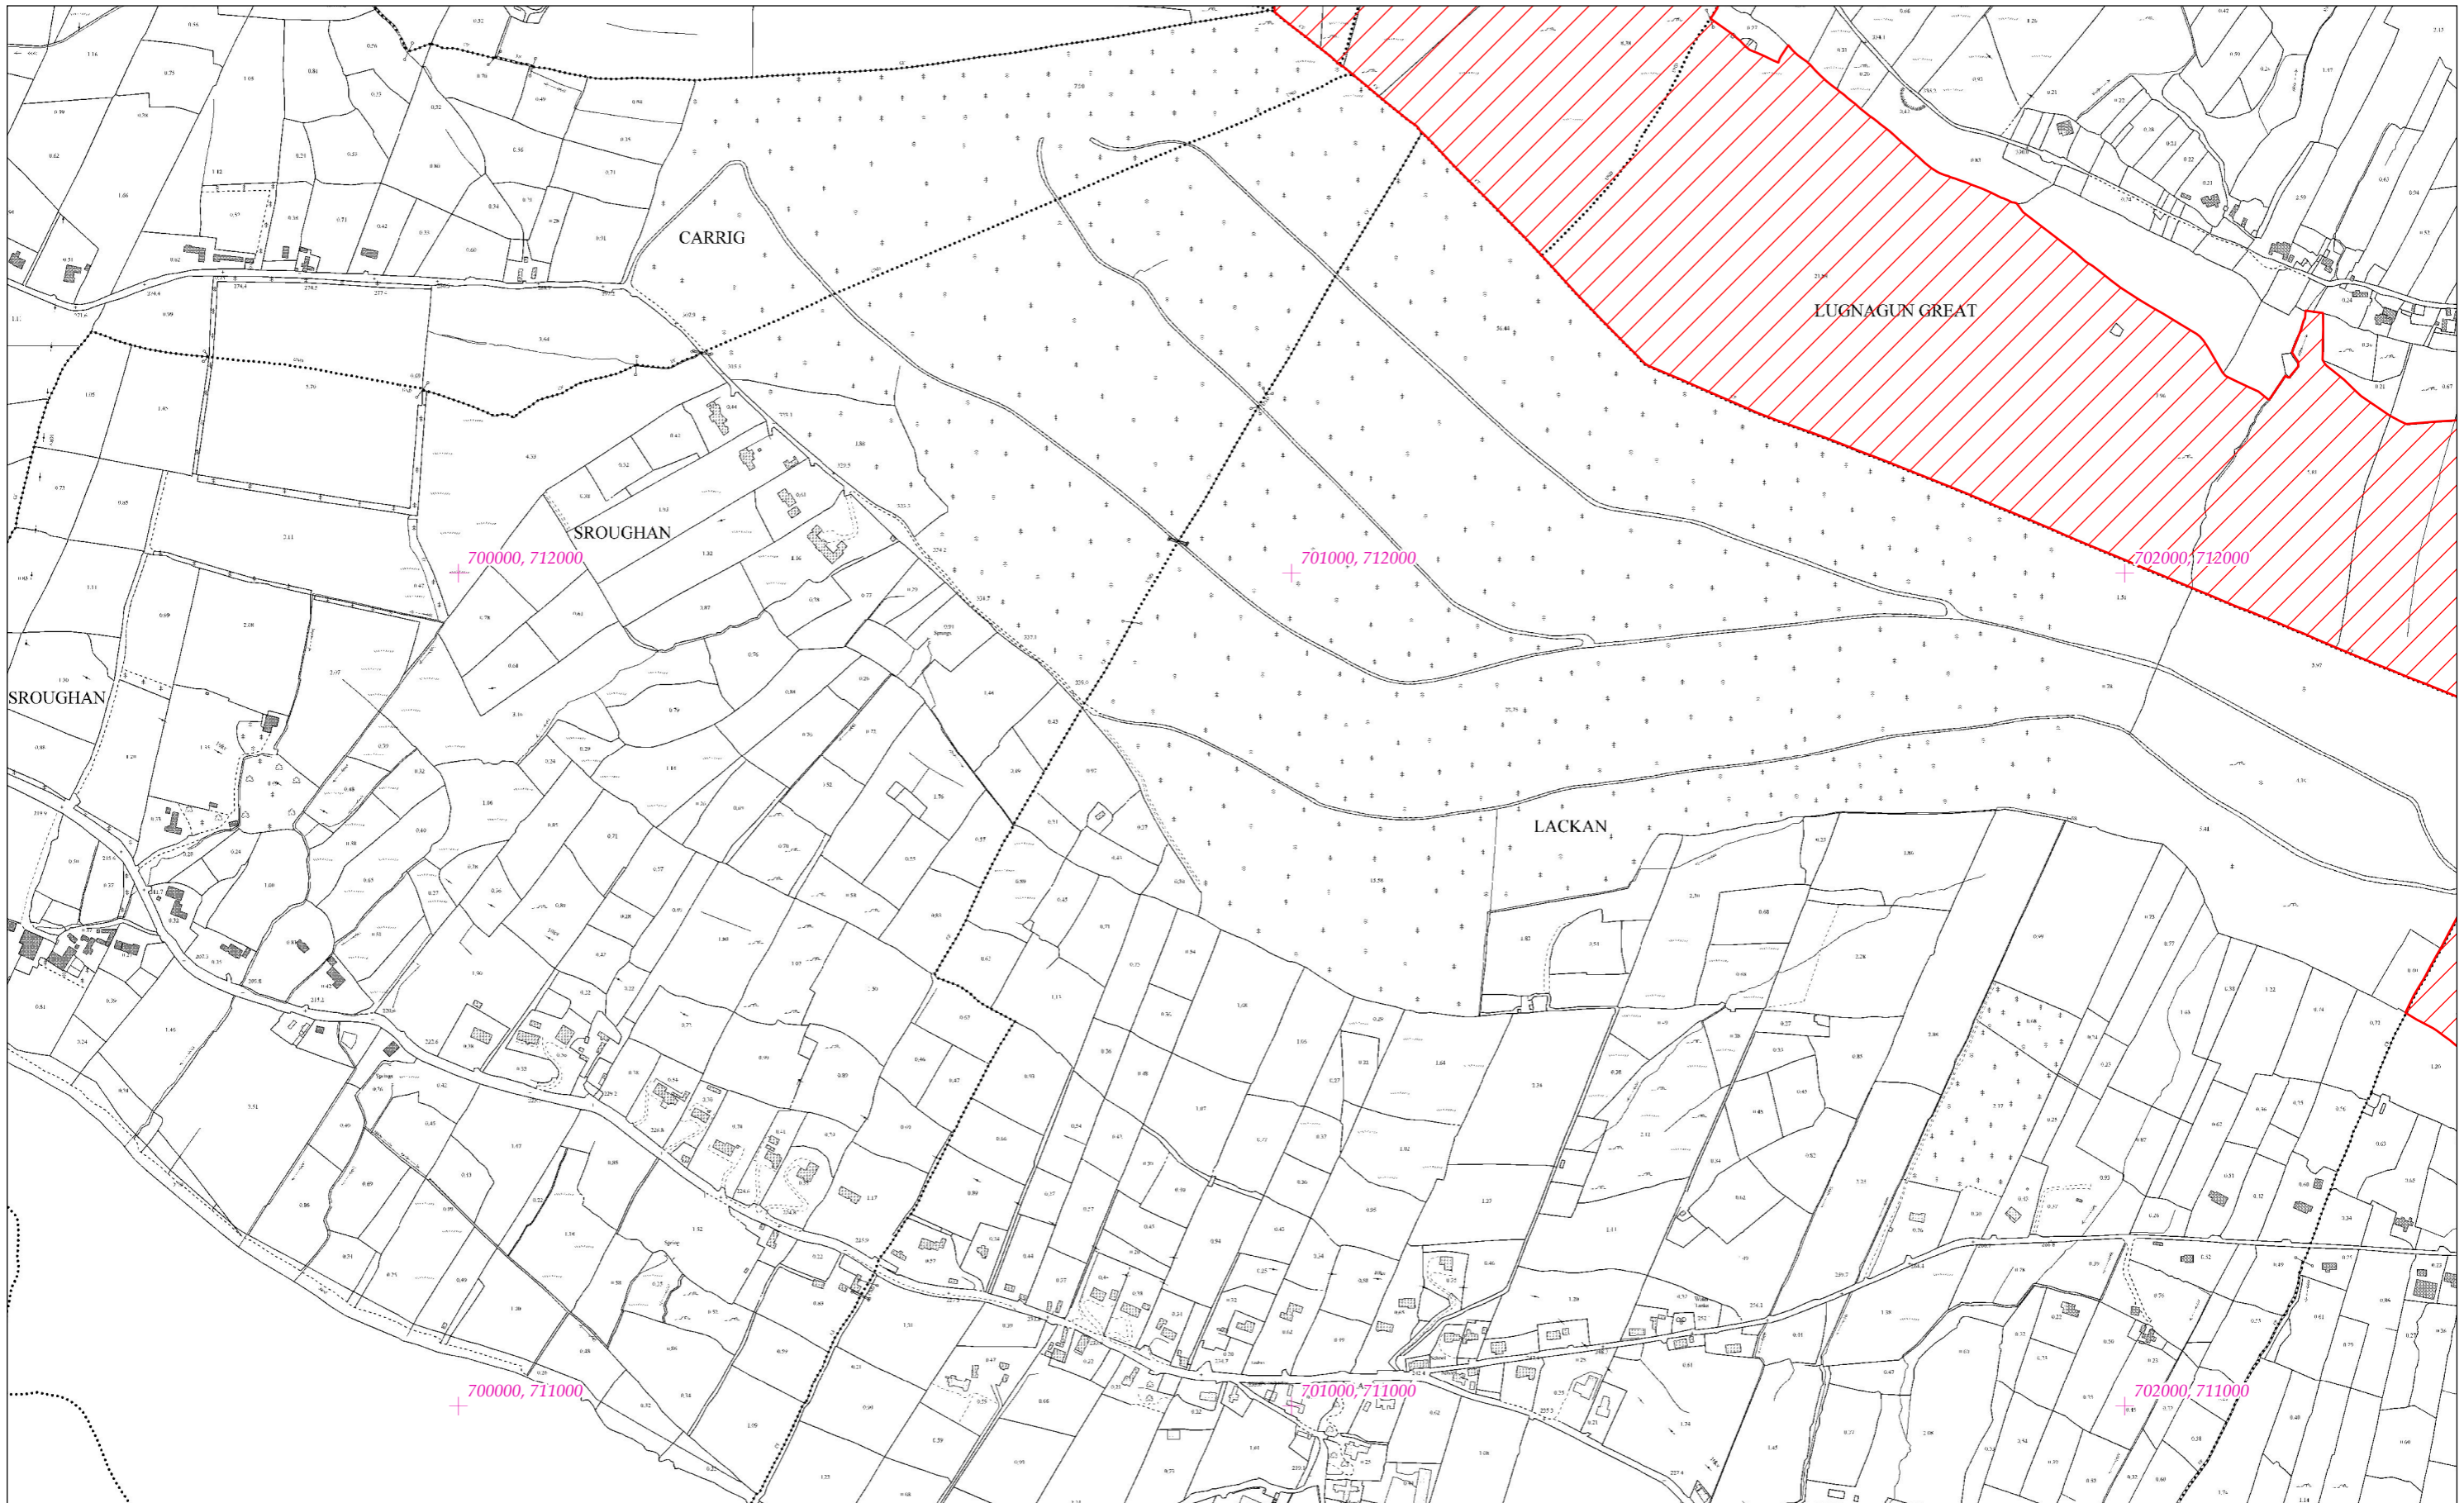

LCS Shléibhte Chill Mhantáin
 Wicklow Mountains SAC
 1:5000 O.S. TILE 3667a 36 of 187

**SITE CODE
 002122**

Leagan / Version: 3.01
 Arna chló an / Printed on: 22/08/2023

Rialachán 4(1)(b) / Regulation 4(1)(b)