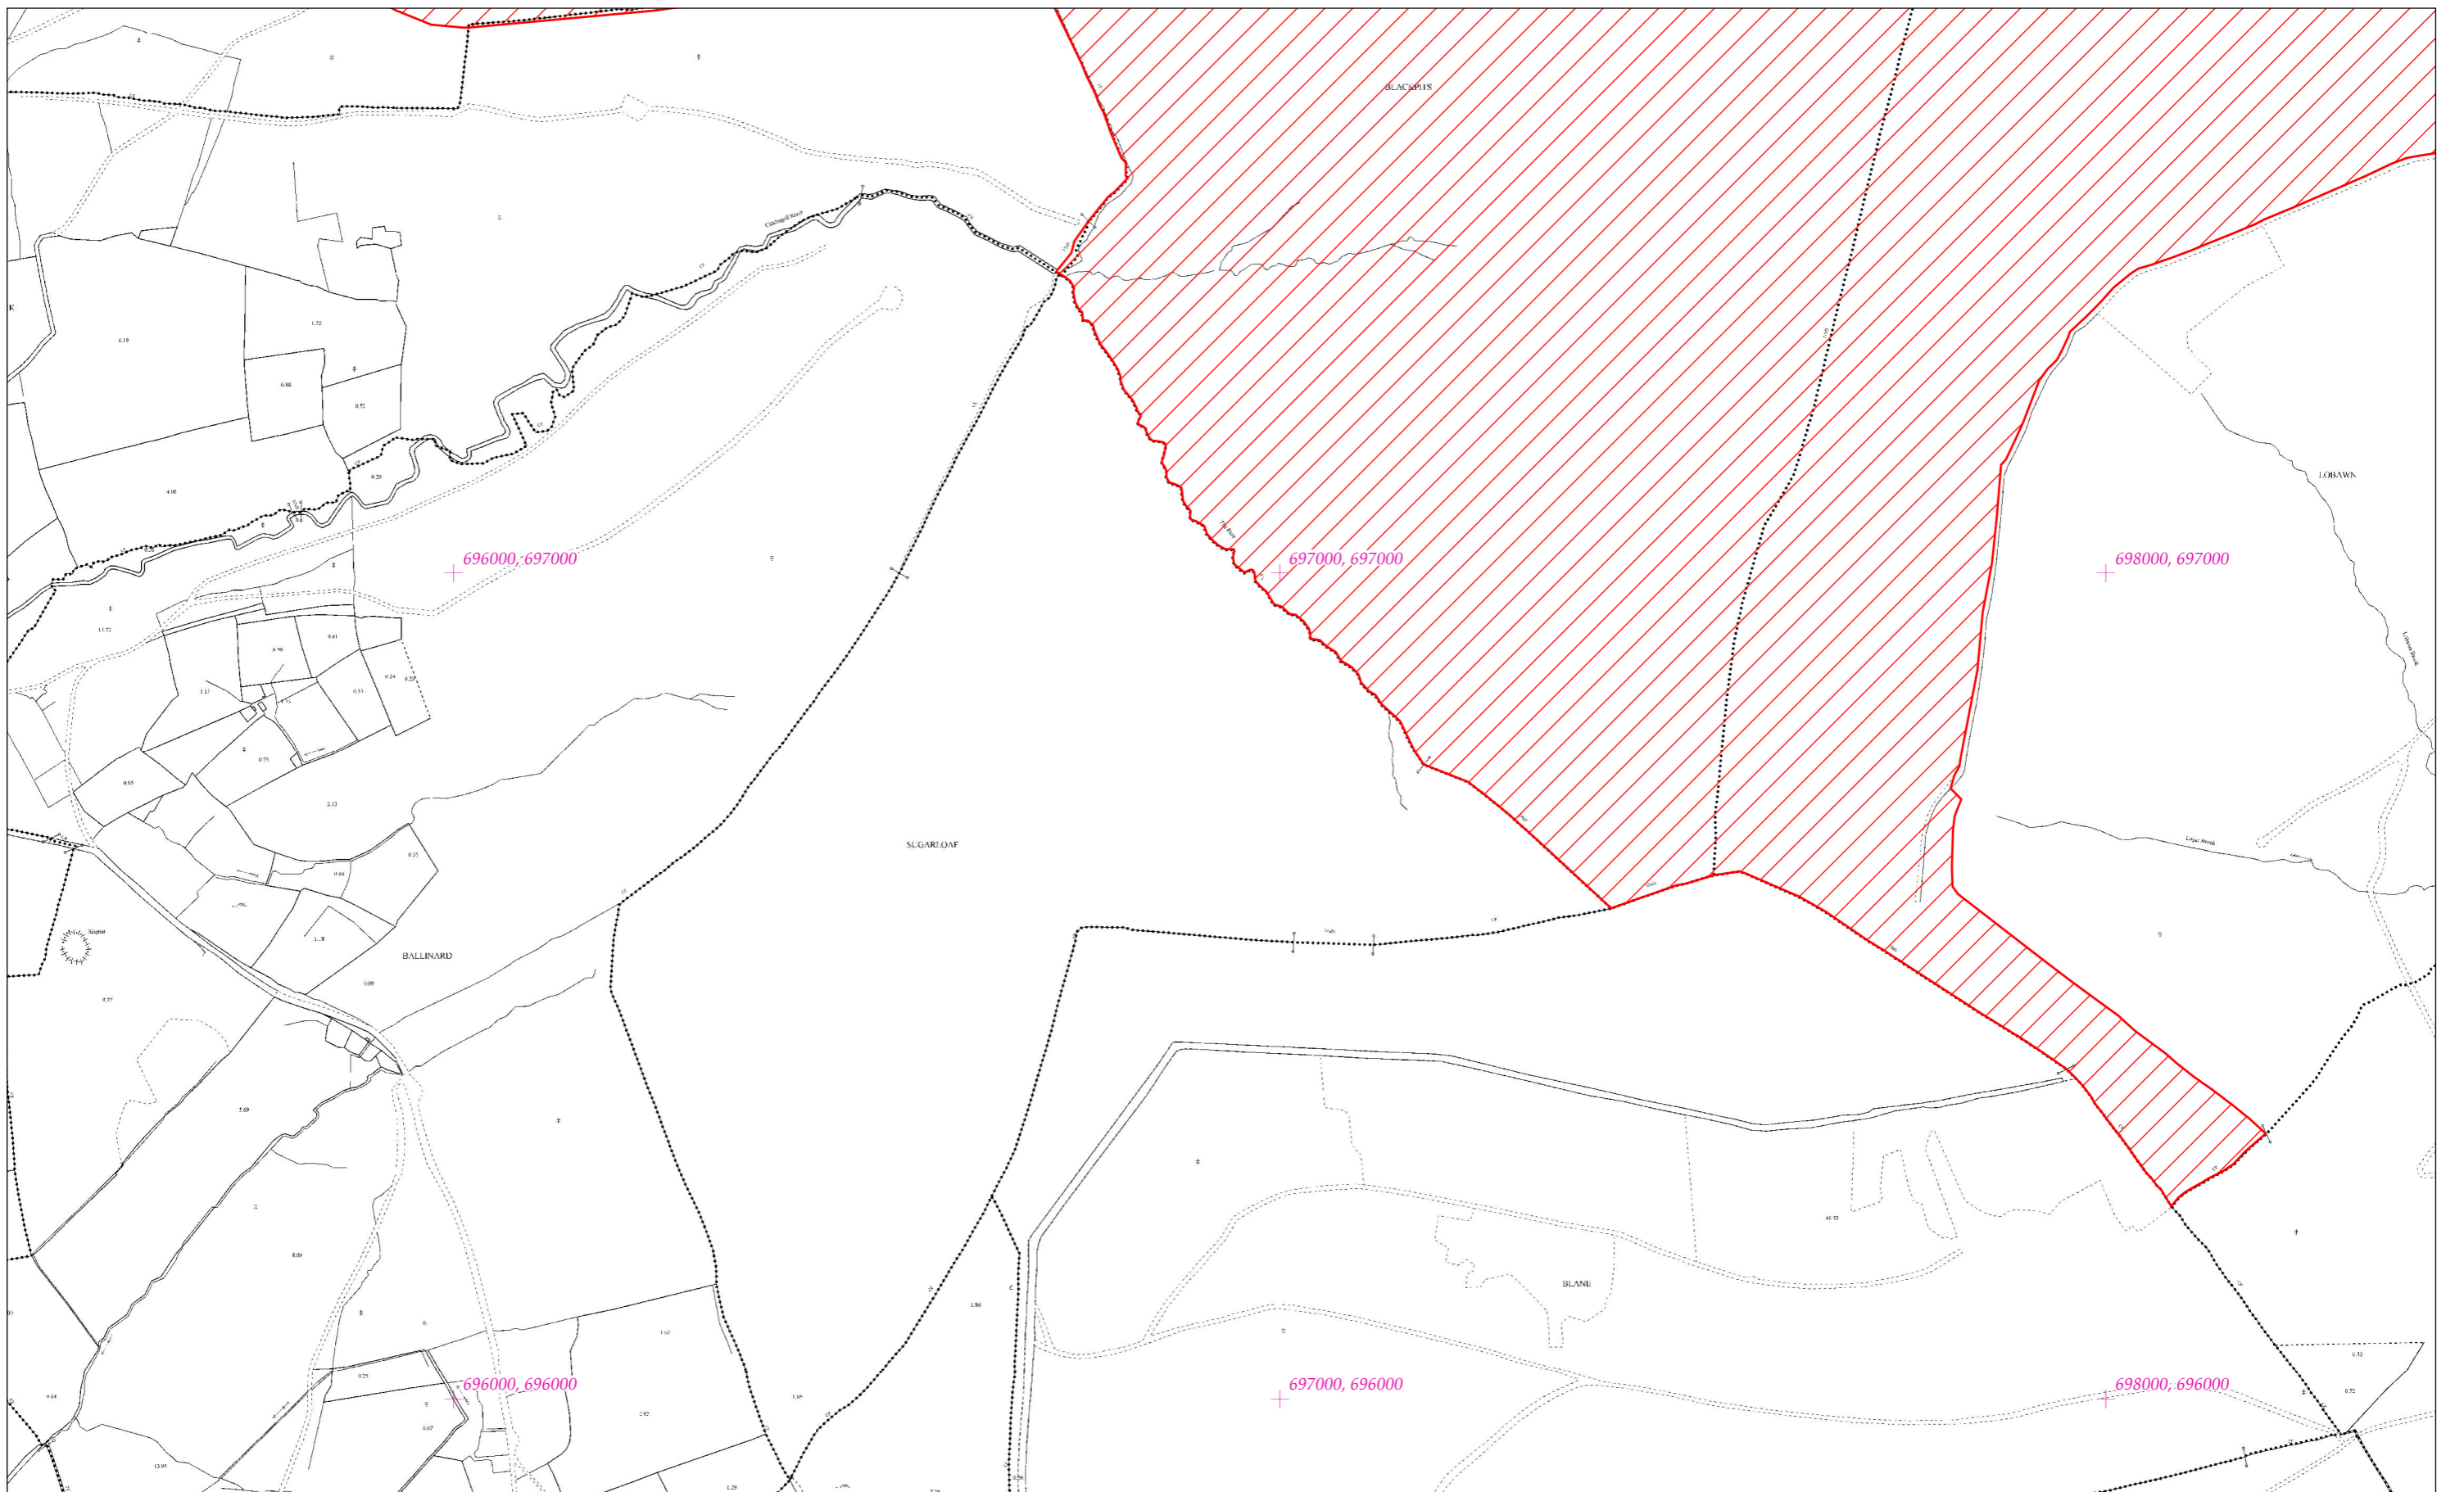

**LCS Shléibhte Chill Mhantáin
Wicklow Mountains SAC**

1:5000 O.S. TILE 3955b 130 of 187

**SITE CODE
002122**

Leagan / Version: 3.01
Arna chló an / Printed on: 22/08/2023

Rialachán 4(1)(b) / Regulation 4(1)(b)