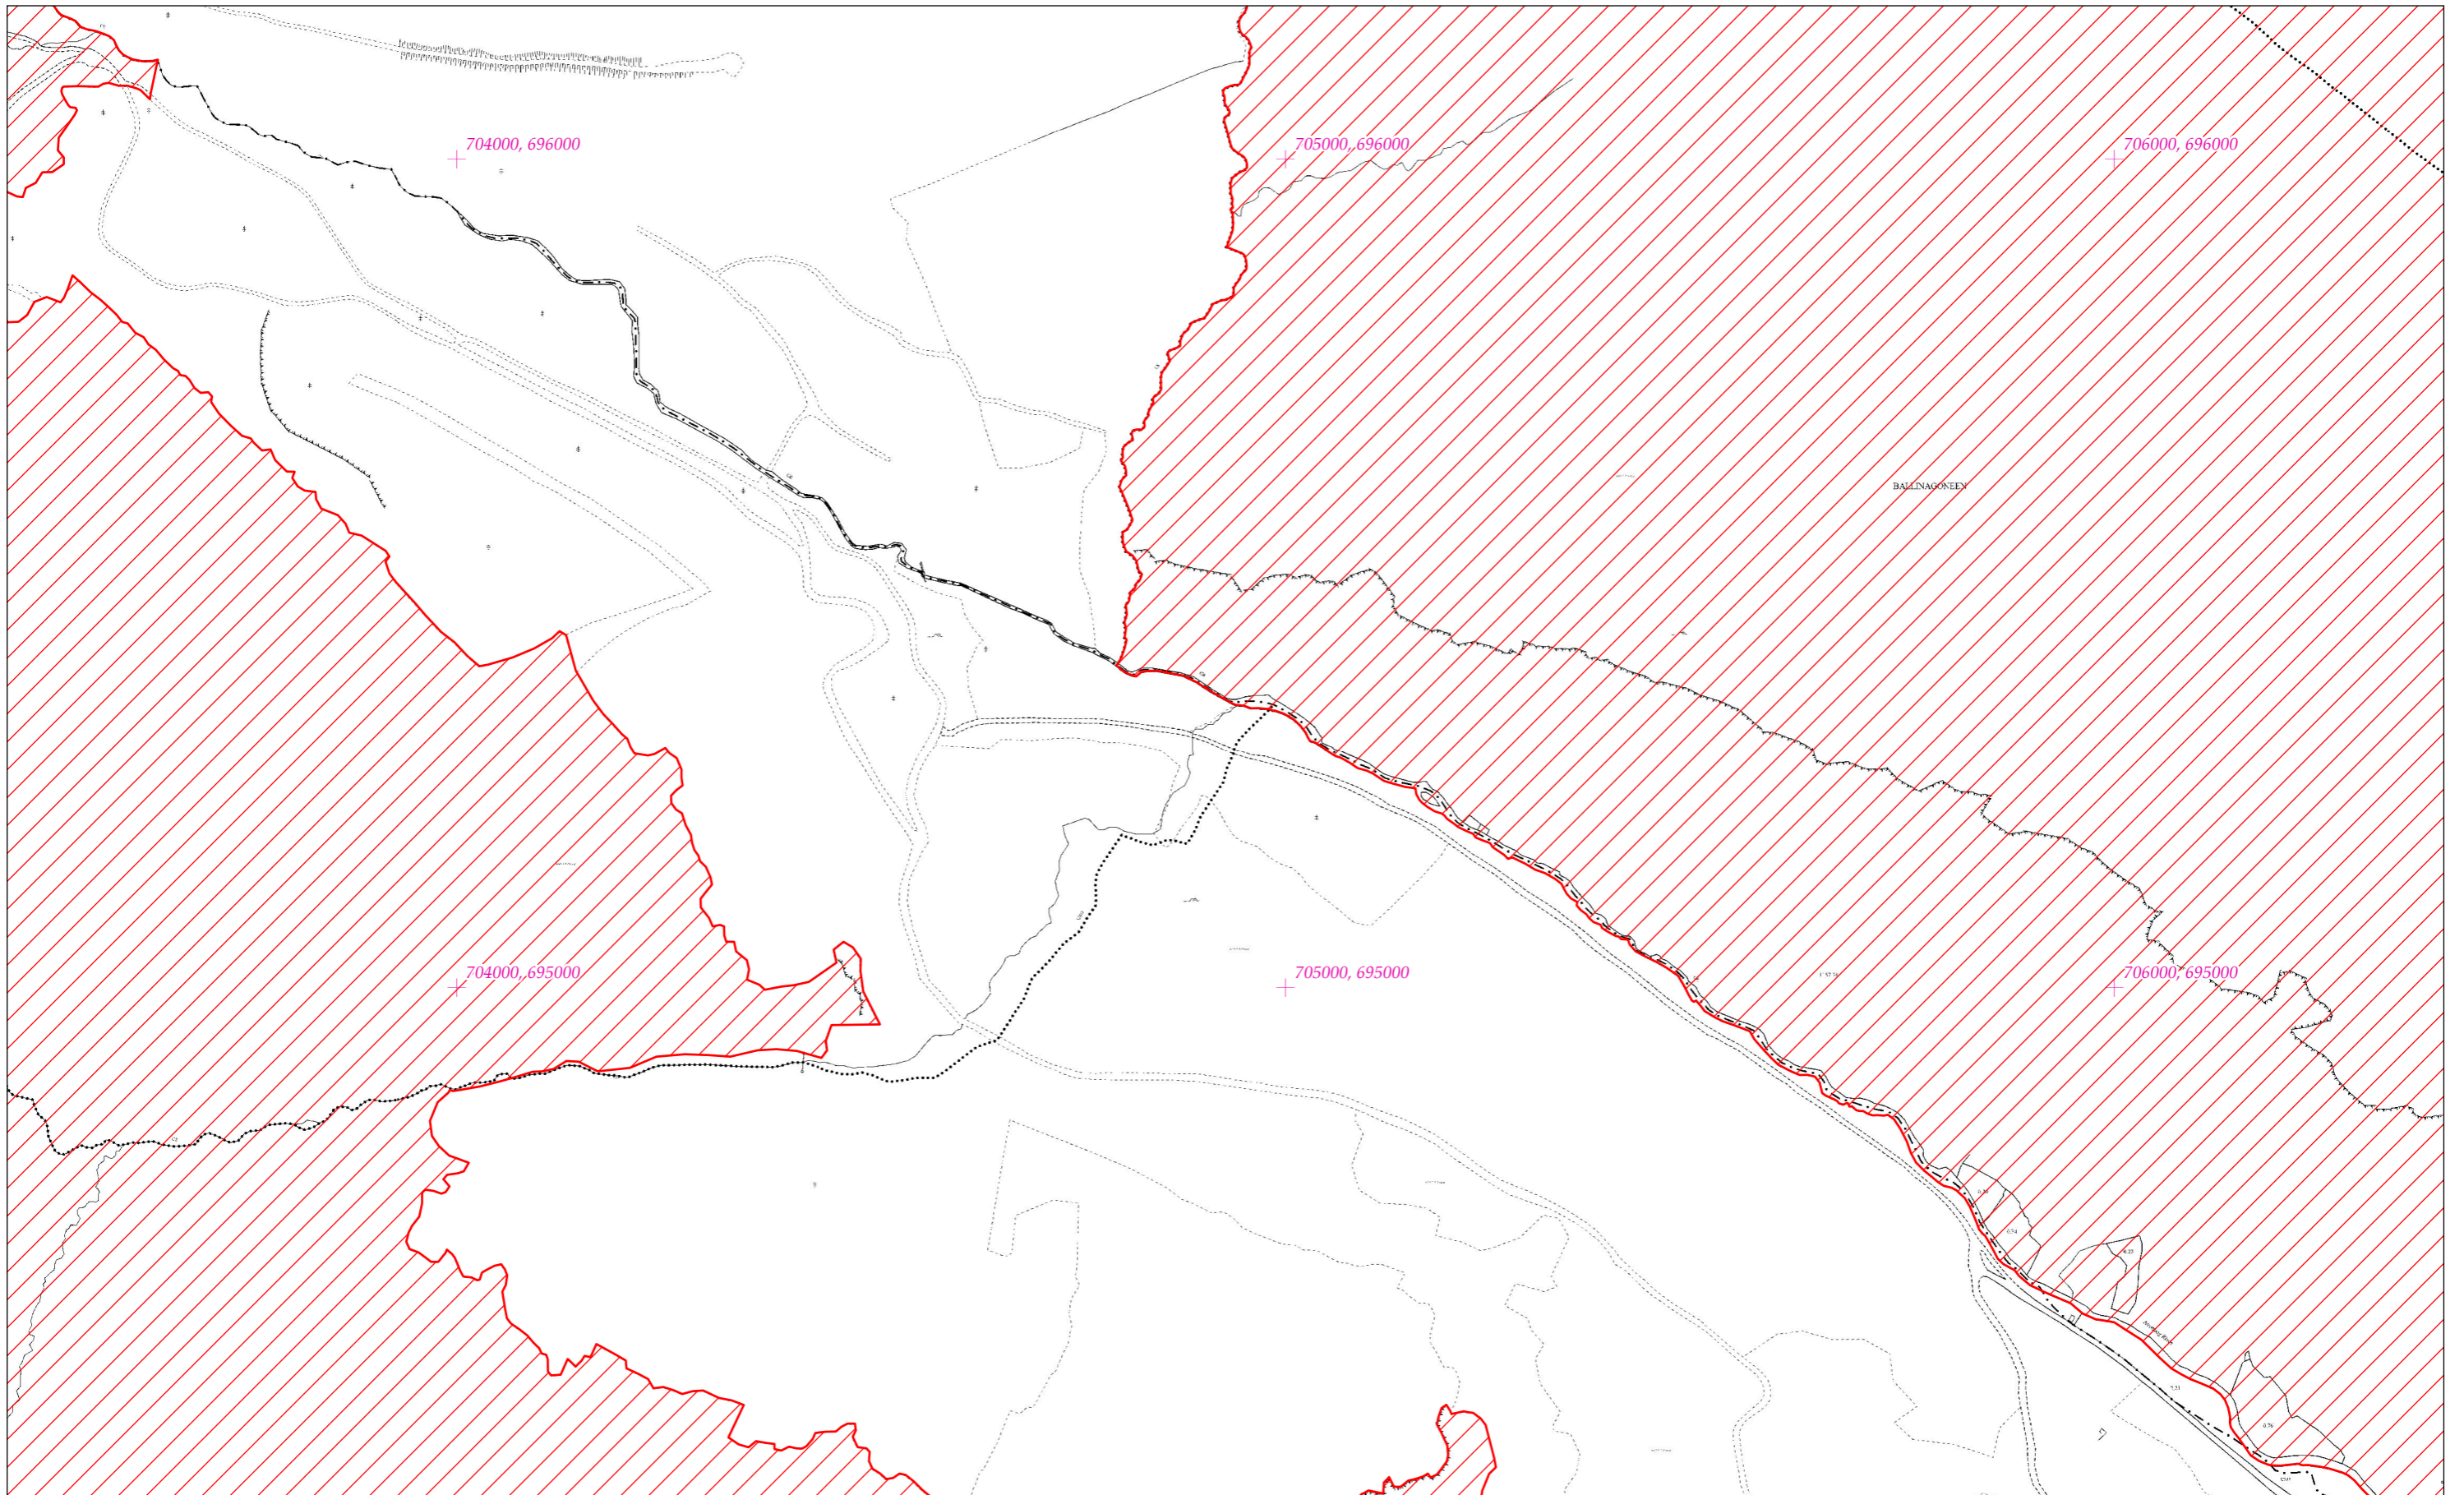

LCS Shléibhte Chill Mhantáin
Wicklow Mountains SAC
1:5000 O.S. TILE 4013d 153 of 187

**SITE CODE
002122**

Leagan / Version: 3.01
Arna chló an / Printed on: 22/08/2023

Rialachán 4(1)(b) / Regulation 4(1)(b)