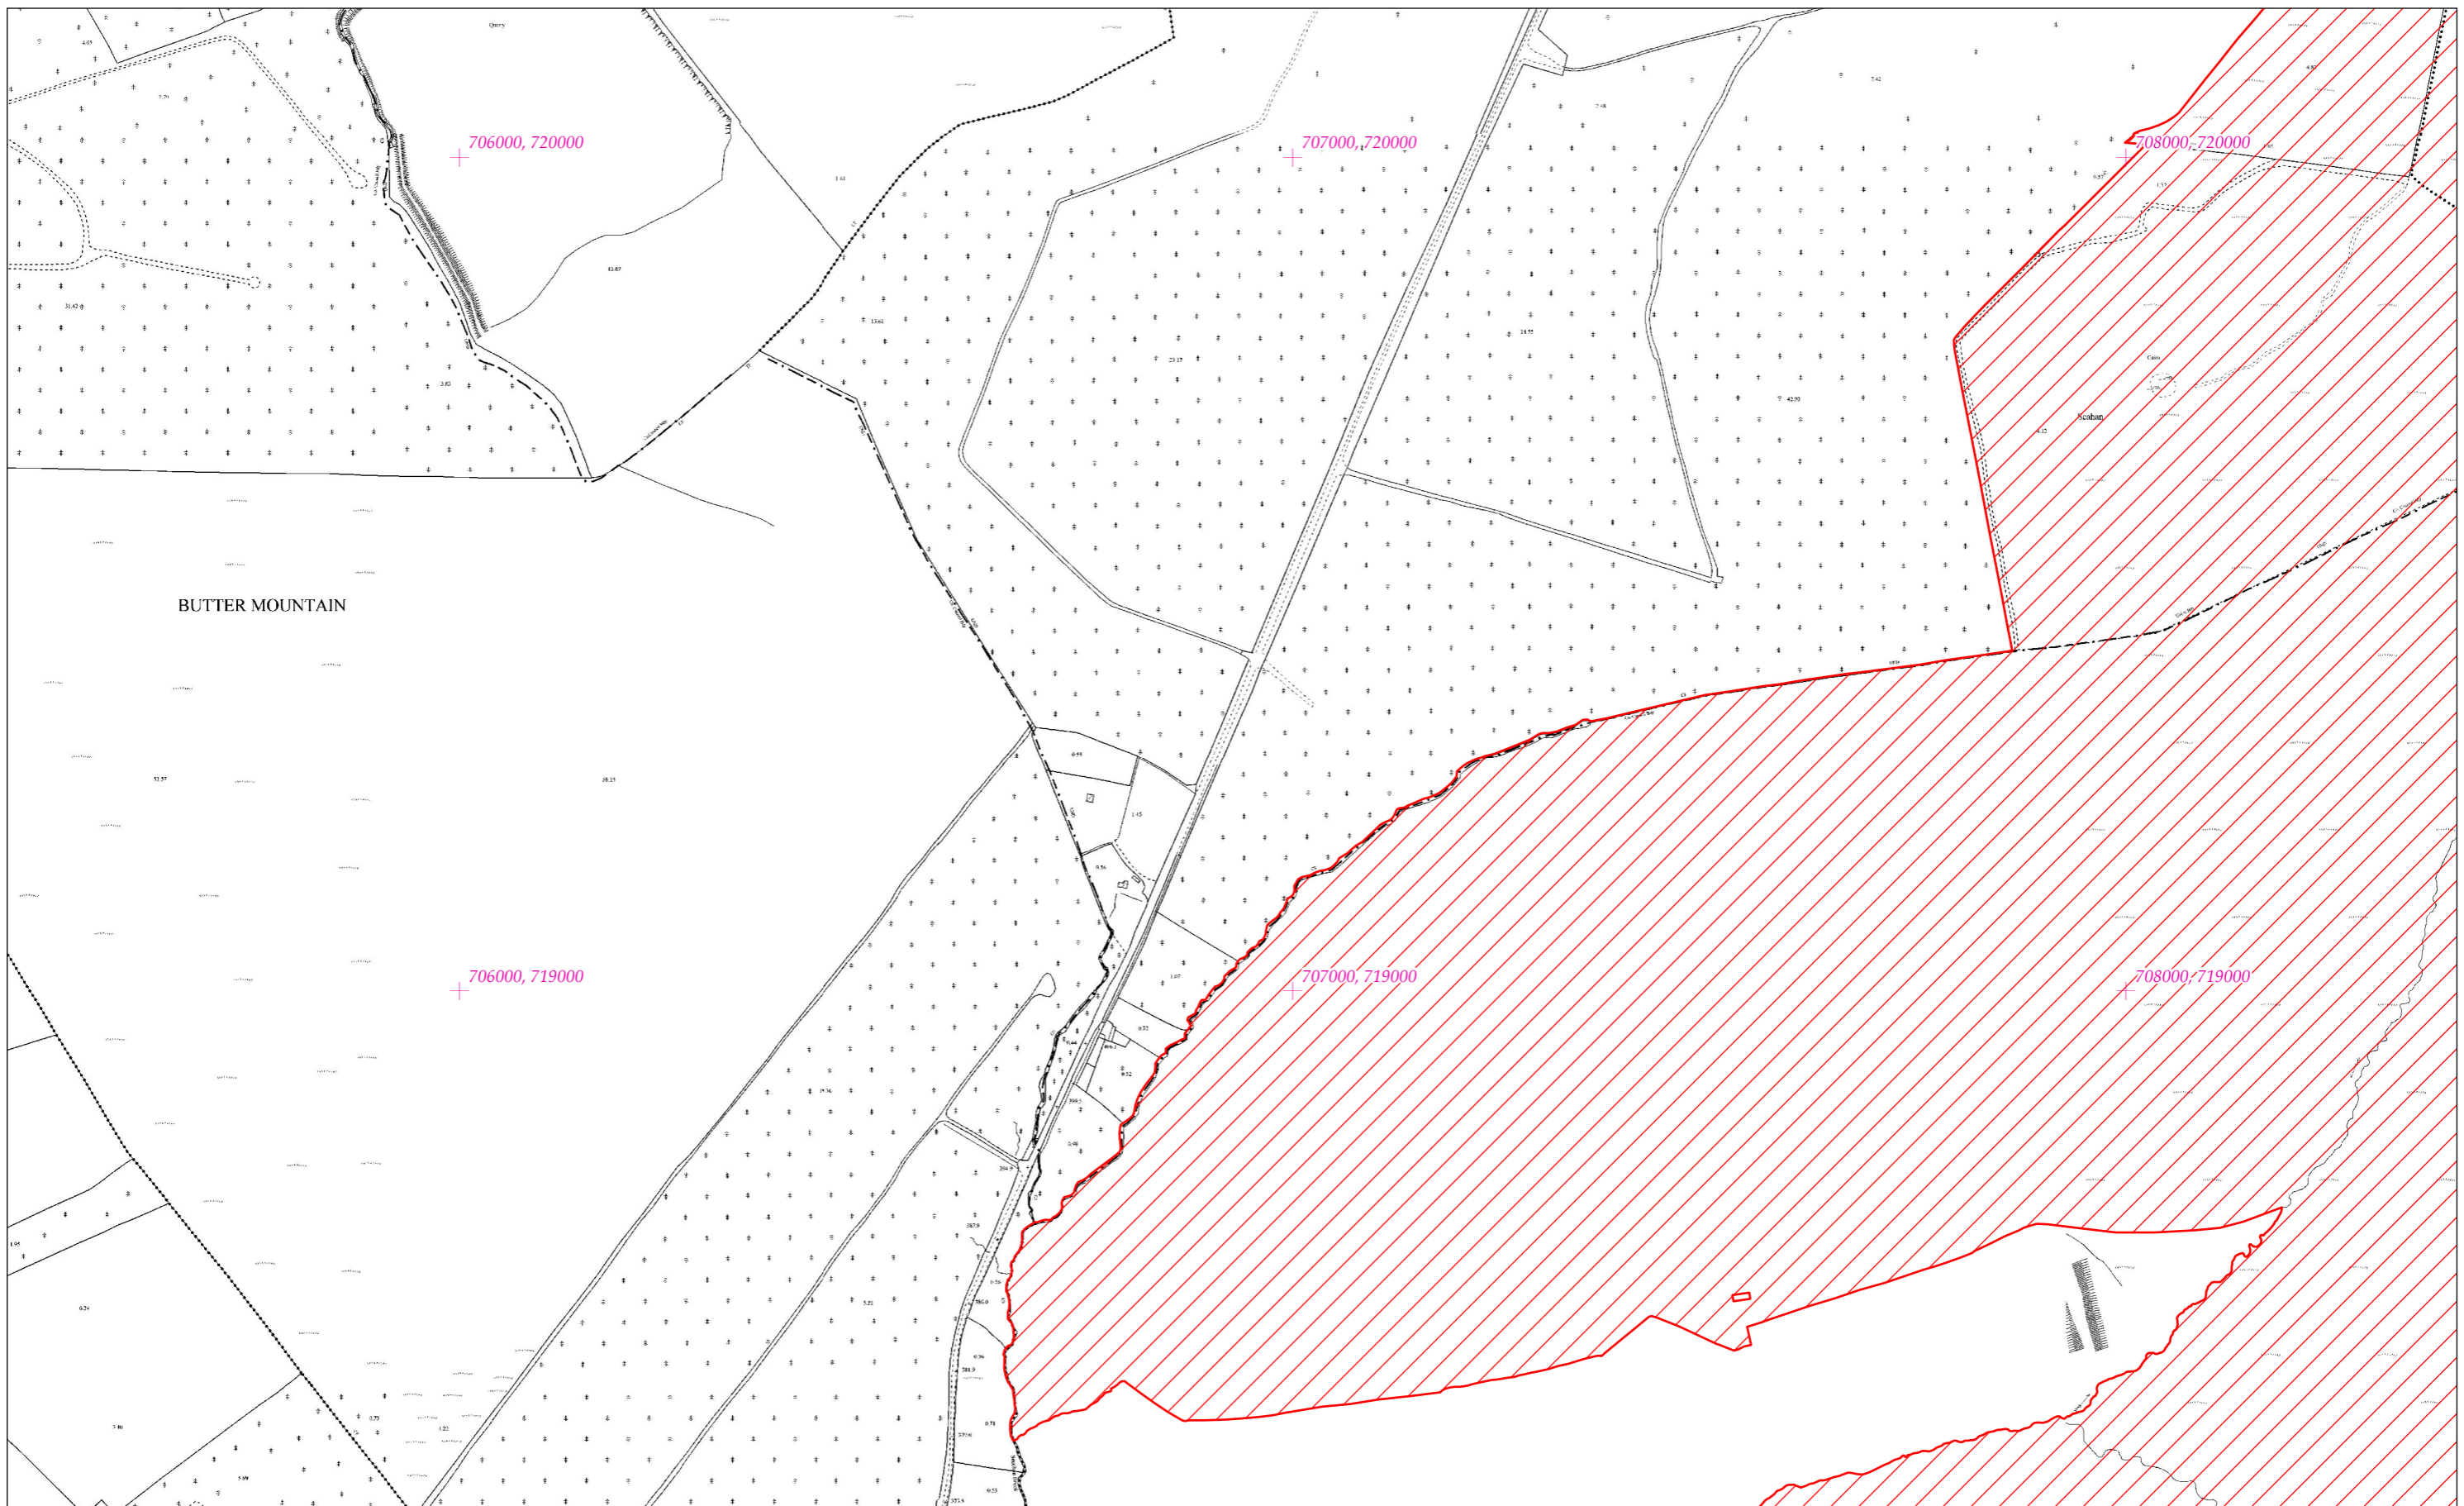

LCS Shléibhte Chill Mhantáin
 Wicklow Mountains SAC
 1:5000 O.S. TILE 3516c 9 of 187

**SITE CODE
 002122**

Leagan / Version: 3.01
 Arna chló an / Printed on: 22/08/2023

Rialachán 4(1)(b) / Regulation 4(1)(b)