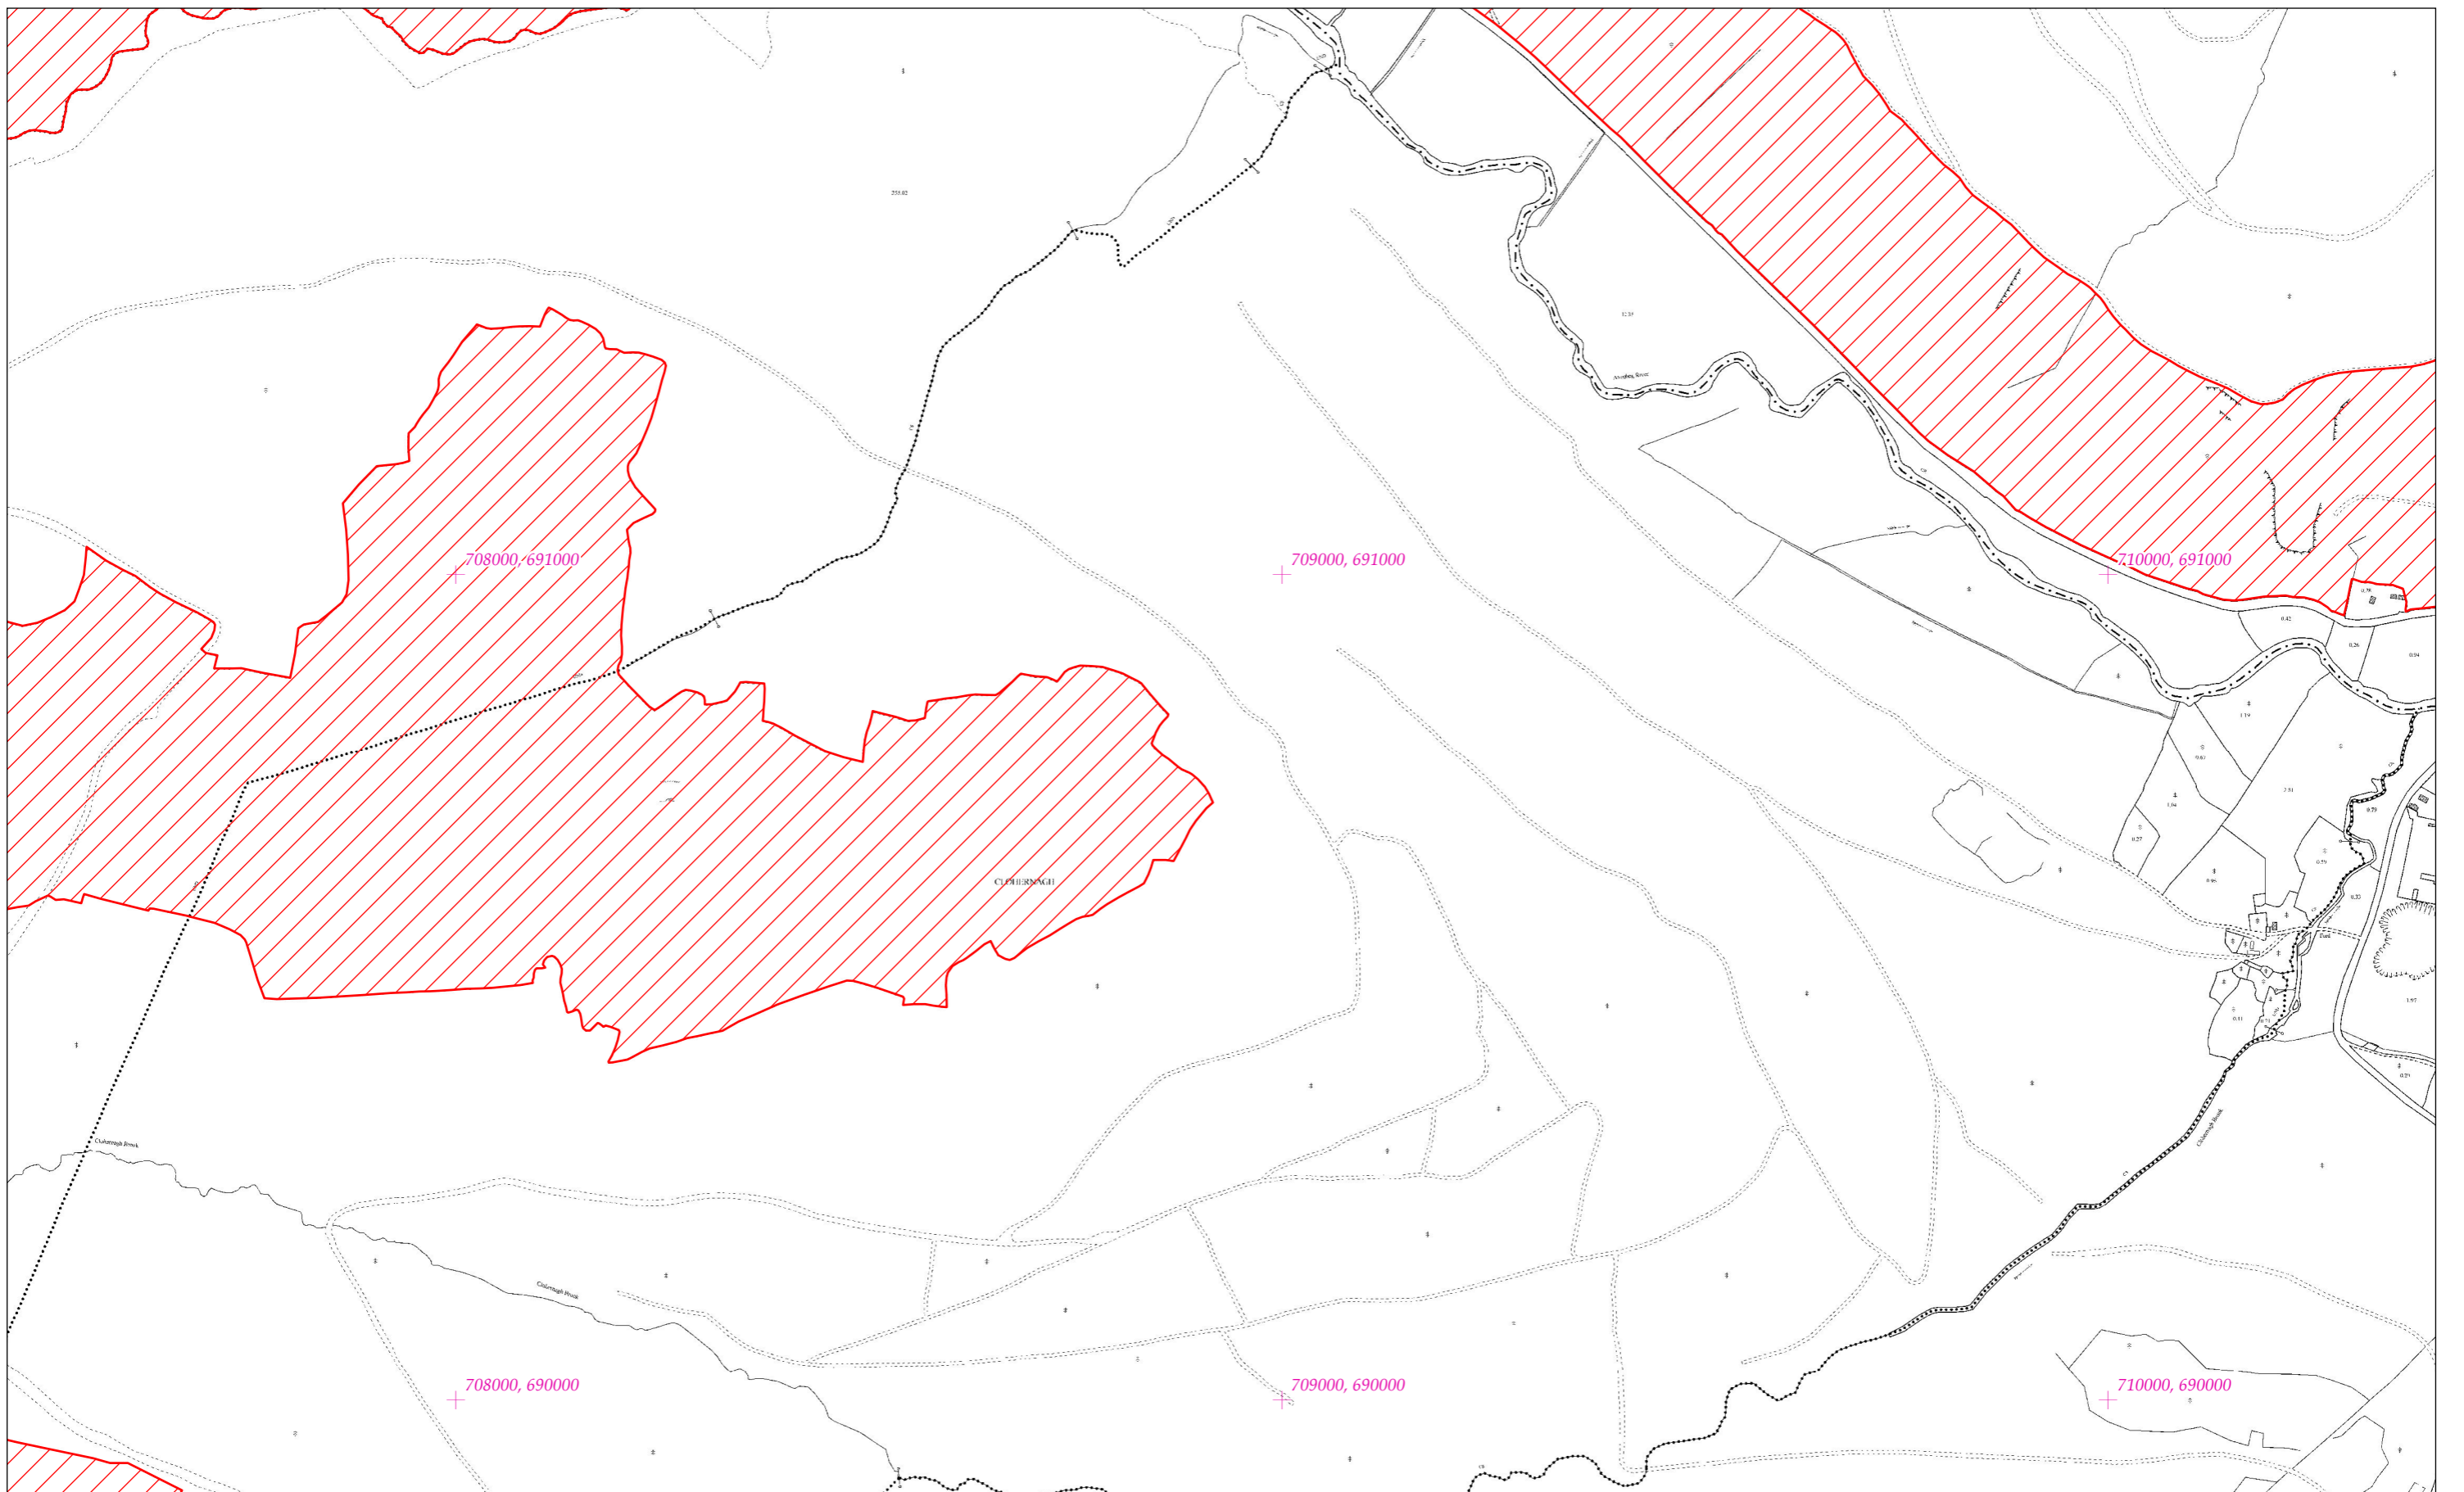

Rialachán 4(1)(b) / Regulation 4(1)(b)

Leathanach 176 de 187 (Co. Bhaile Átha Cliath agus Co. Chill Mhantáin)
Page 176 of 187 (Co. Dublin and Co. Wicklow)

LIMISTÉAR FAOI CHAOMHNÚ SPEISIALTA
SPECIAL AREA OF CONSERVATION

Suirbhéireacht Ordanáis Éireann Ceadúnas Uimhir OSI-NMA-014 © OSI / Rialtas na hÉireann
Ordnance Survey Ireland Licence No. OSI-NMA-014 © Ordnance Survey Ireland / Government of Ireland
Córas Comhordanáidí: Trasteilgean Mercator na hÉireann / Co-ordinate System: Irish Transverse Mercator

LCS Shléibhte Chill Mhantáin
Wicklow Mountains SAC
1:5000 O.S. TILE 4074c 176 of 187

SITE CODE
002122

Leagan / Version: 3.01
Arna chló an / Printed on: 22/08/2023