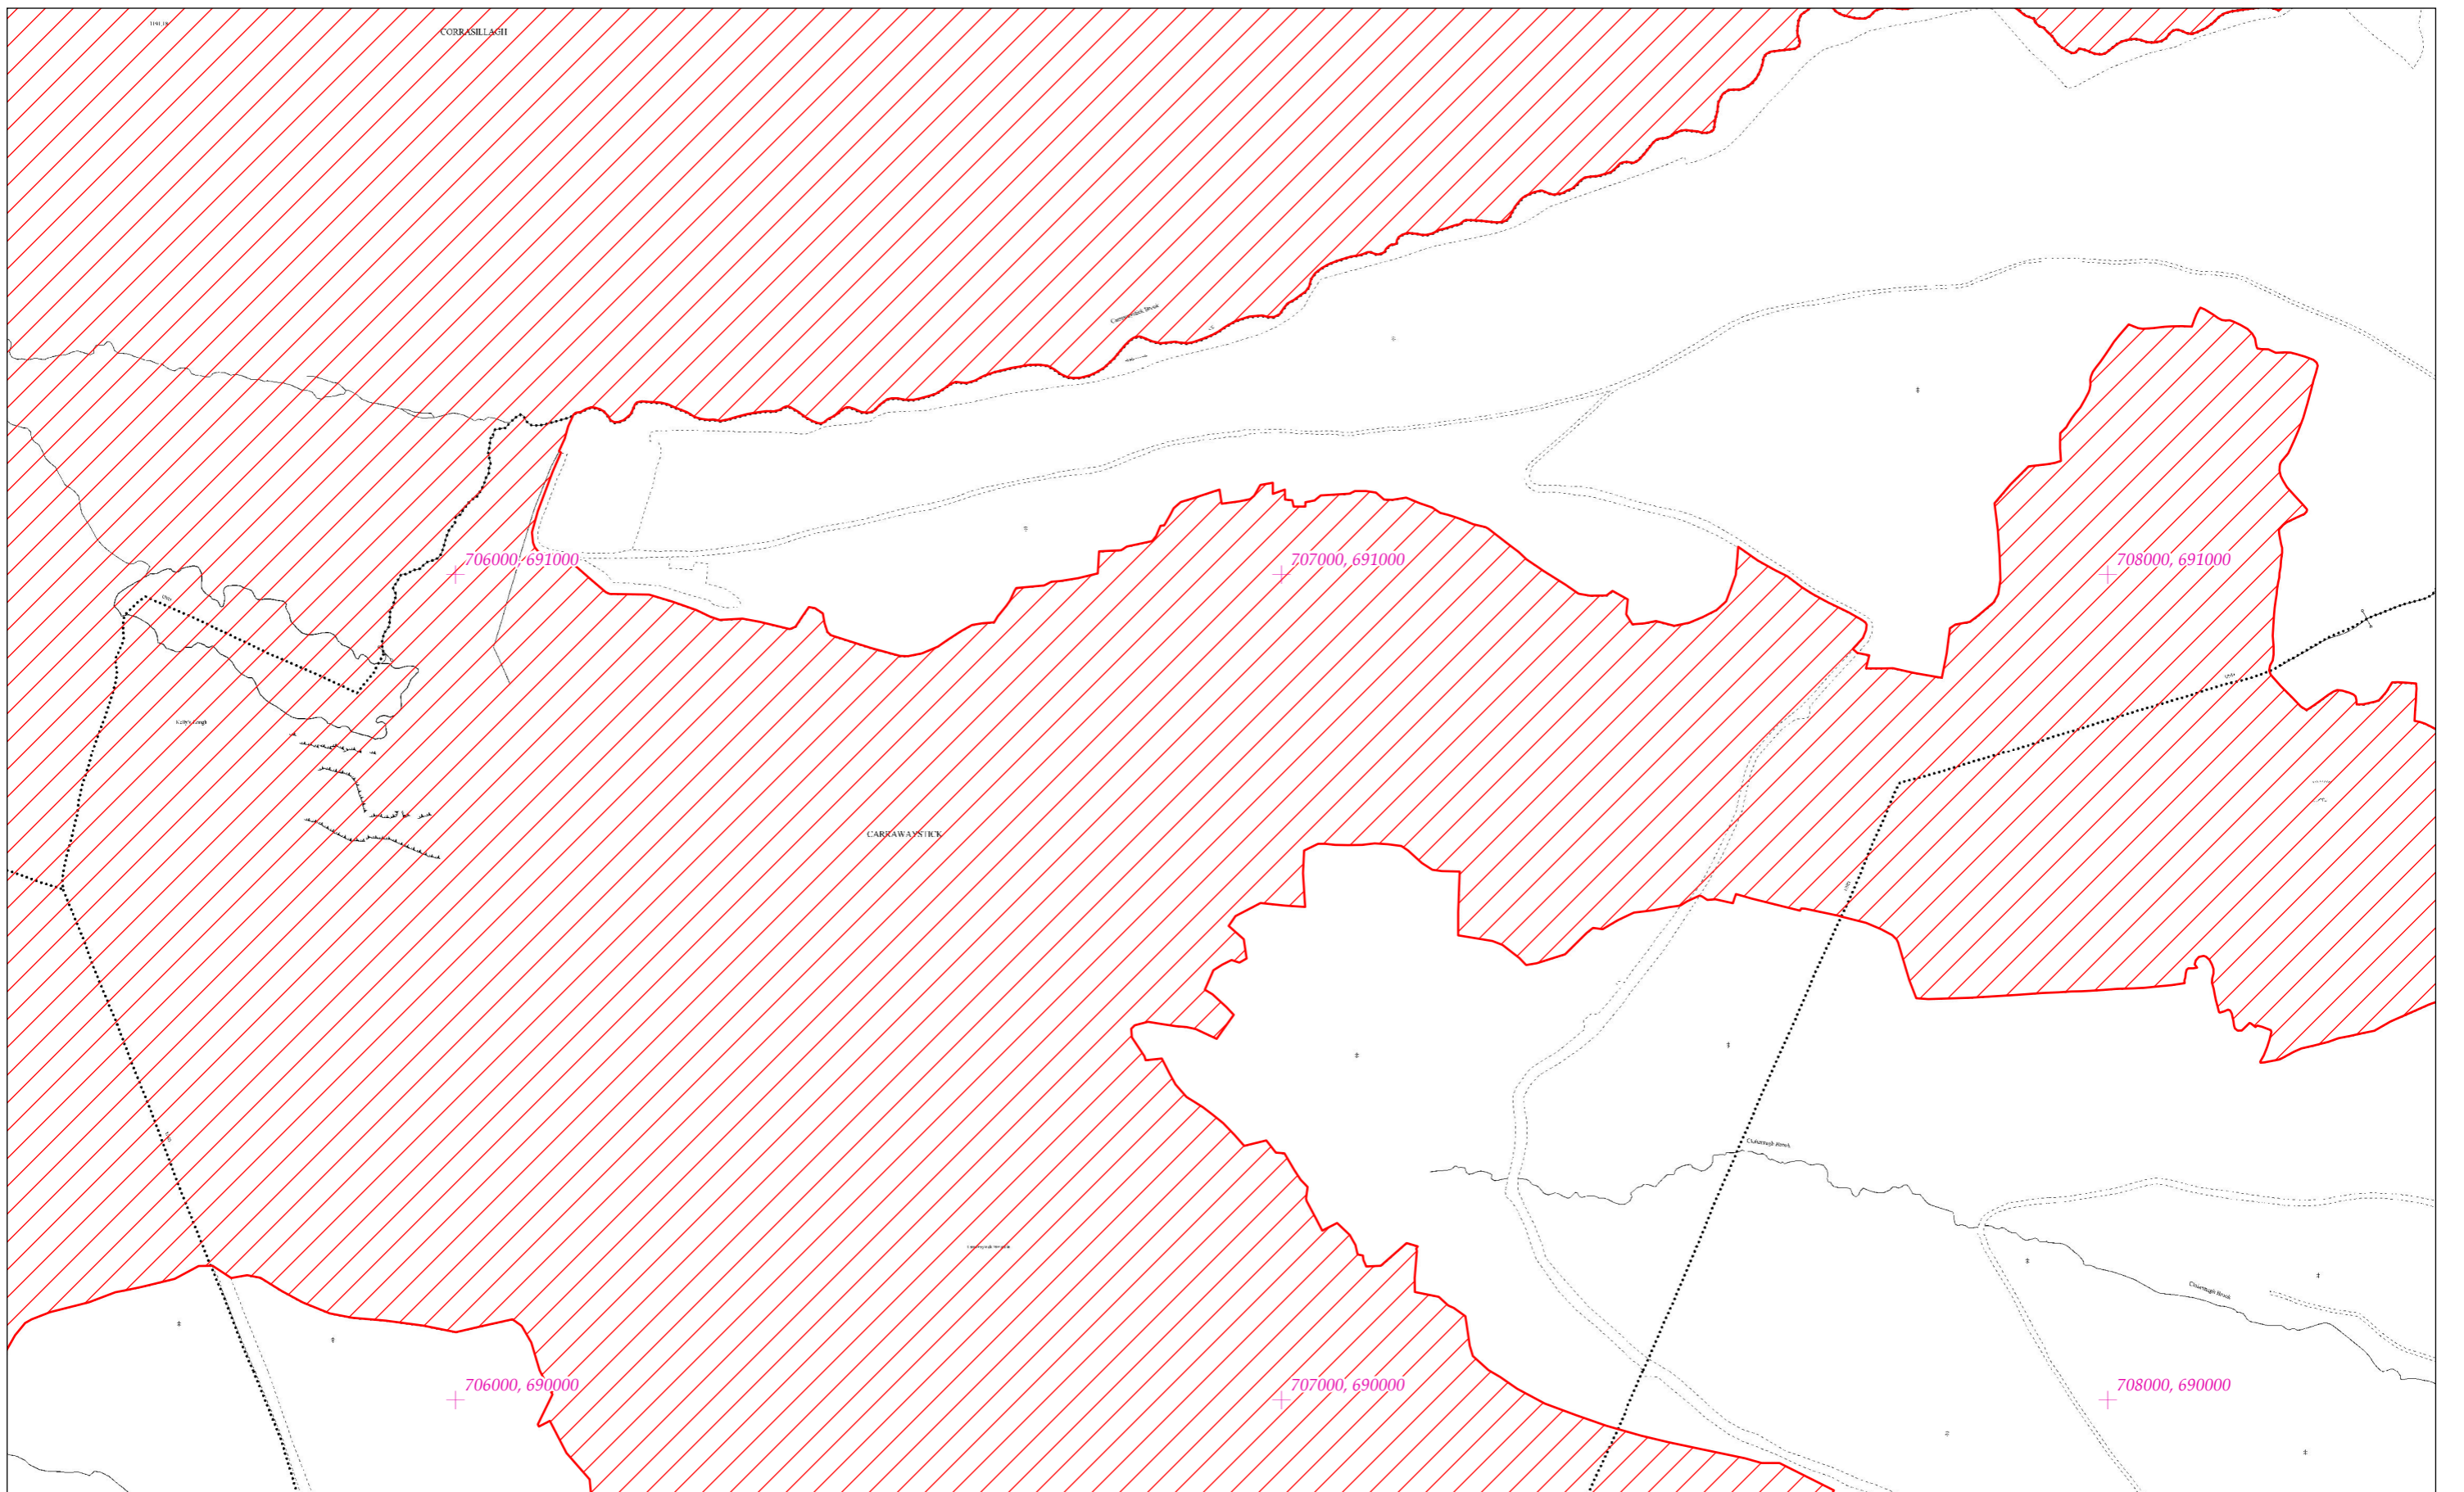

Rialachán 4(1)(b) / Regulation 4(1)(b)

Leathanach 174 de 187 (Co. Bhaile Átha Cliath agus Co. Chill Mhantáin)
Page 174 of 187 (Co. Dublin and Co. Wicklow)

**LIMISTÉAR FAOI CHAOMHNÚ SPEISIALTA
SPECIAL AREA OF CONSERVATION**

Suirbhéireacht Ordanáis Éireann Ceadúnas Uimhir OSI-NMA-014 © OSI / Rialtas na hÉireann
Ordnance Survey Ireland Licence No. OSI-NMA-014 © Ordnance Survey Ireland / Government of Ireland
Córas Comhordanáidí: Trasteilgean Mercator na hÉireann / Co-ordinate System: Irish Transverse Mercator

LCS Shléibhte Chill Mhantáin
Wicklow Mountains SAC
1:5000 O.S. TILE 4073d 174 of 187

**SITE CODE
002122**

Leagan / Version: 3.01
Arna chló an / Printed on: 22/08/2023