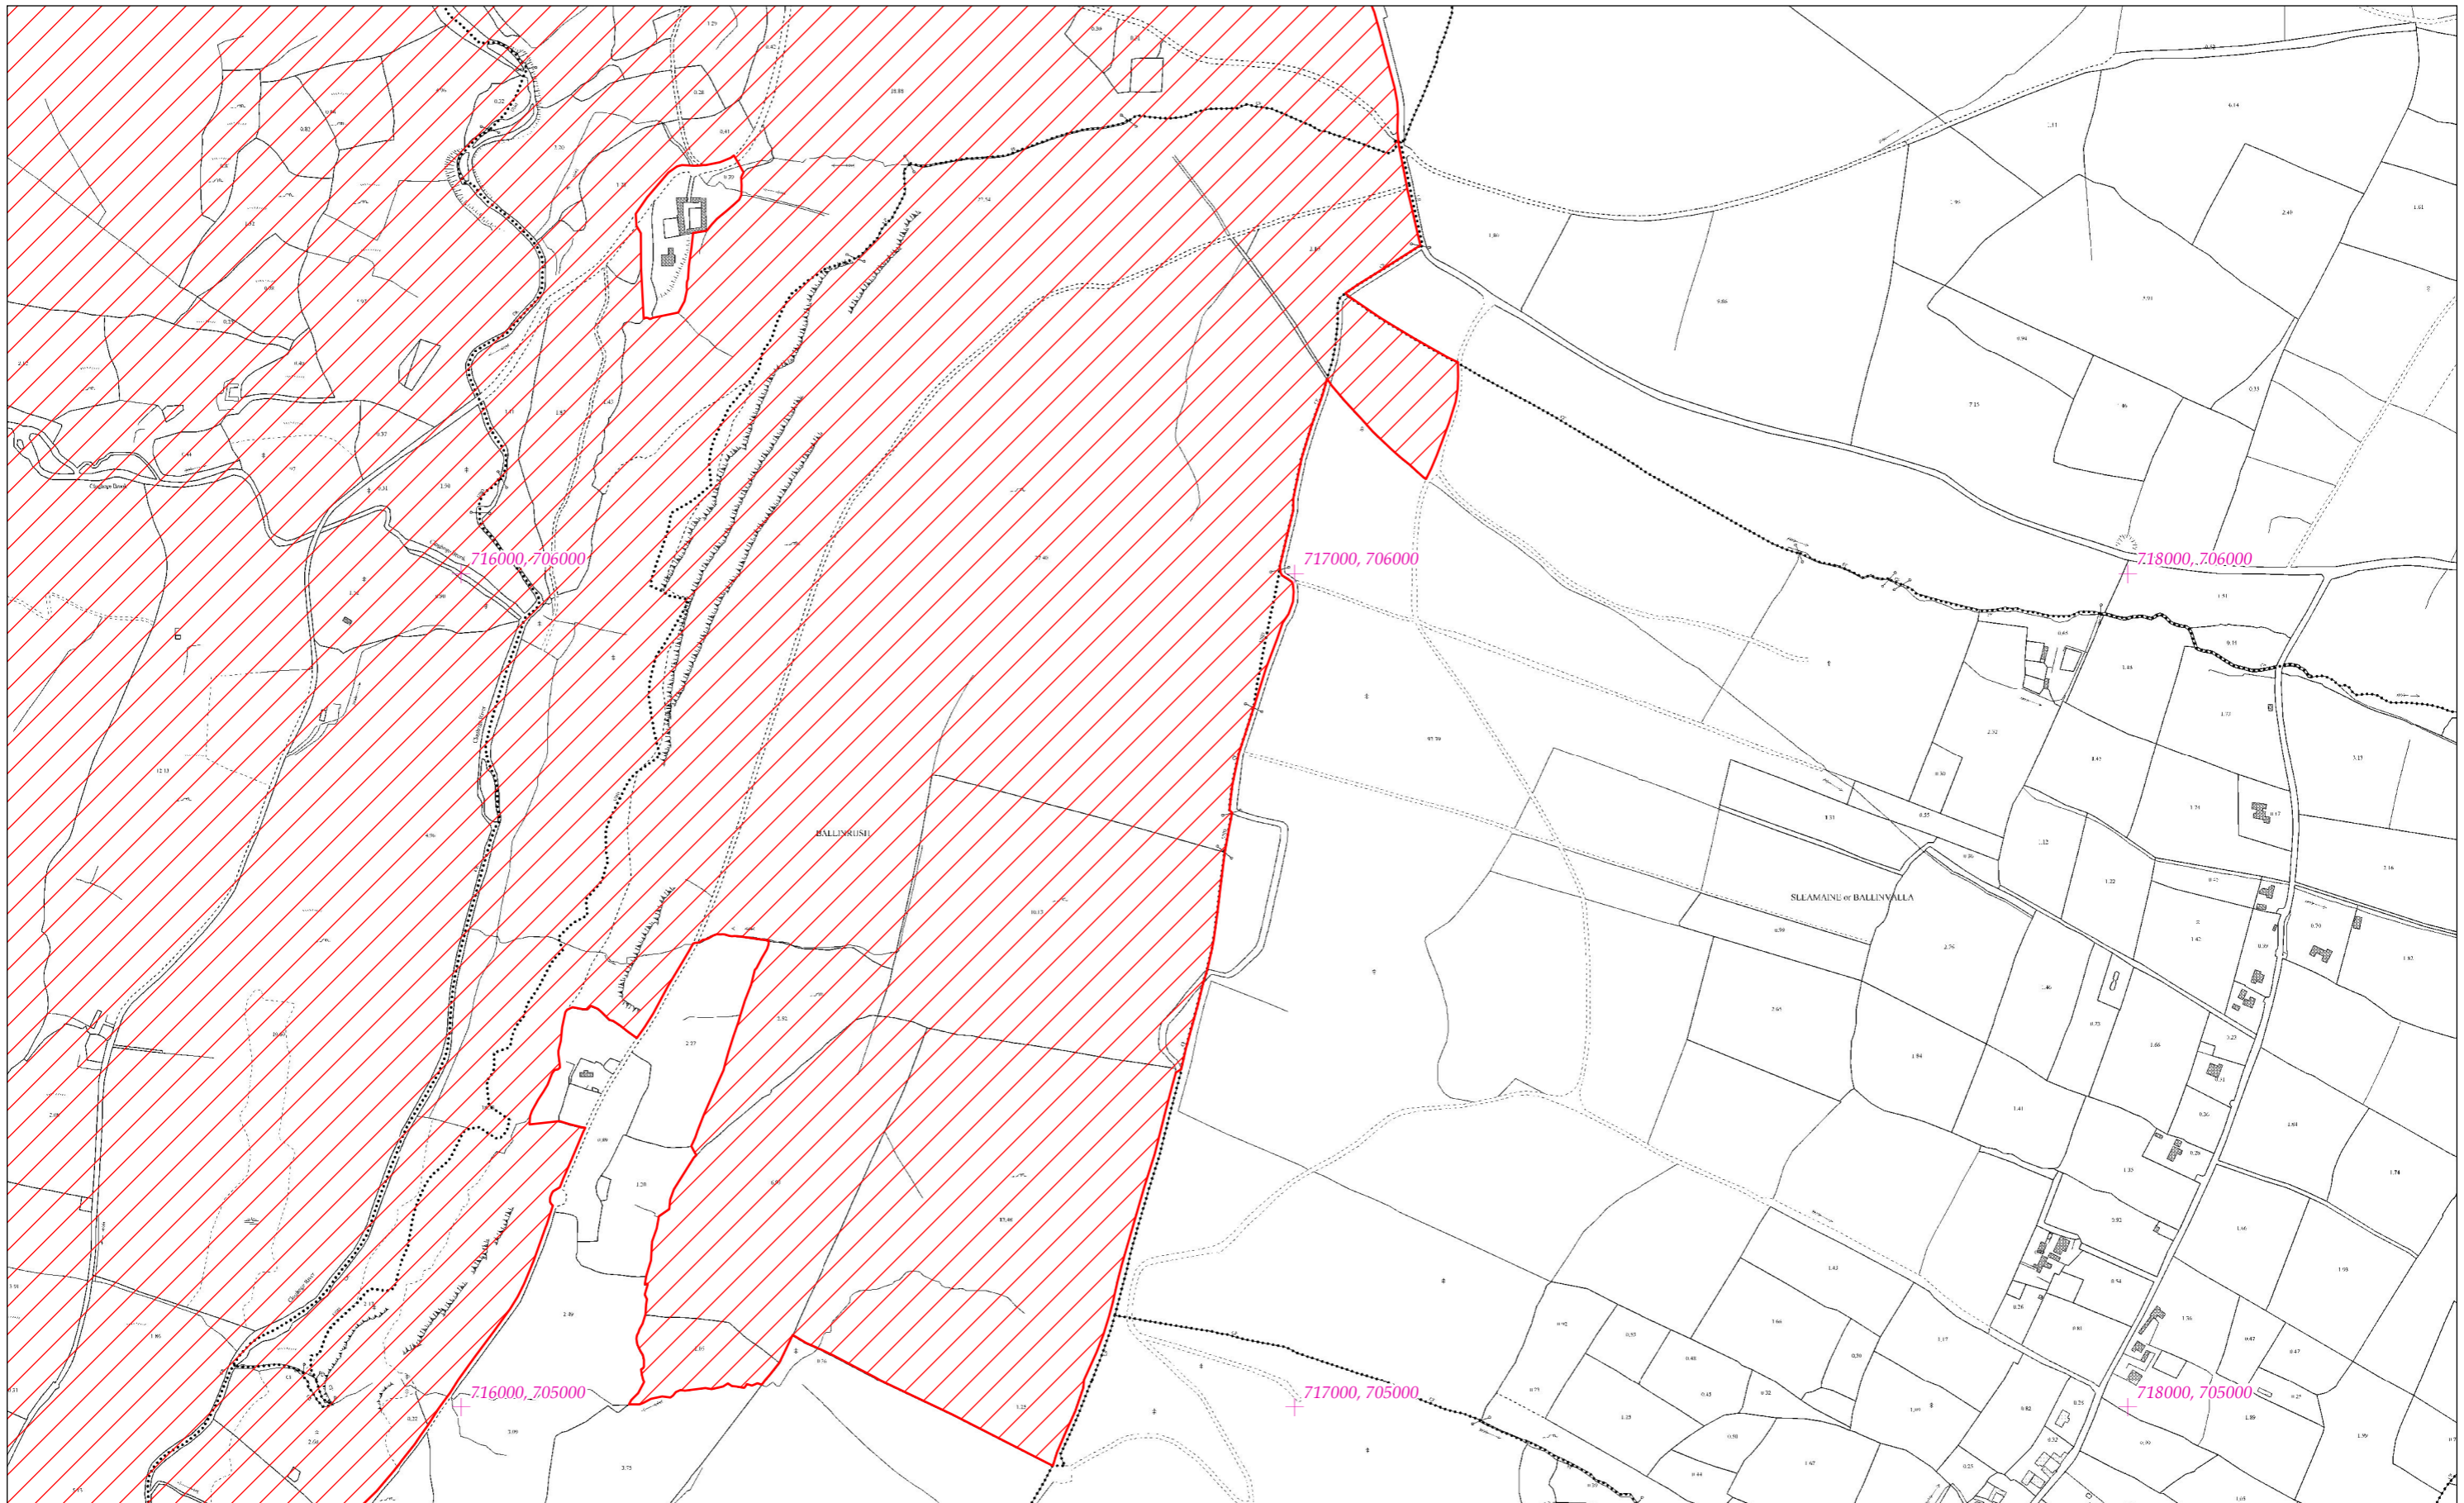

LCS Shléibhte Chill Mhantáin
 Wicklow Mountains SAC
 1:5000 O.S. TILE 3787a 90 of 187

**SITE CODE
 002122**

Leagan / Version: 3.01
 Arna chló an / Printed on: 22/08/2023

Rialachán 4(1)(b) / Regulation 4(1)(b)