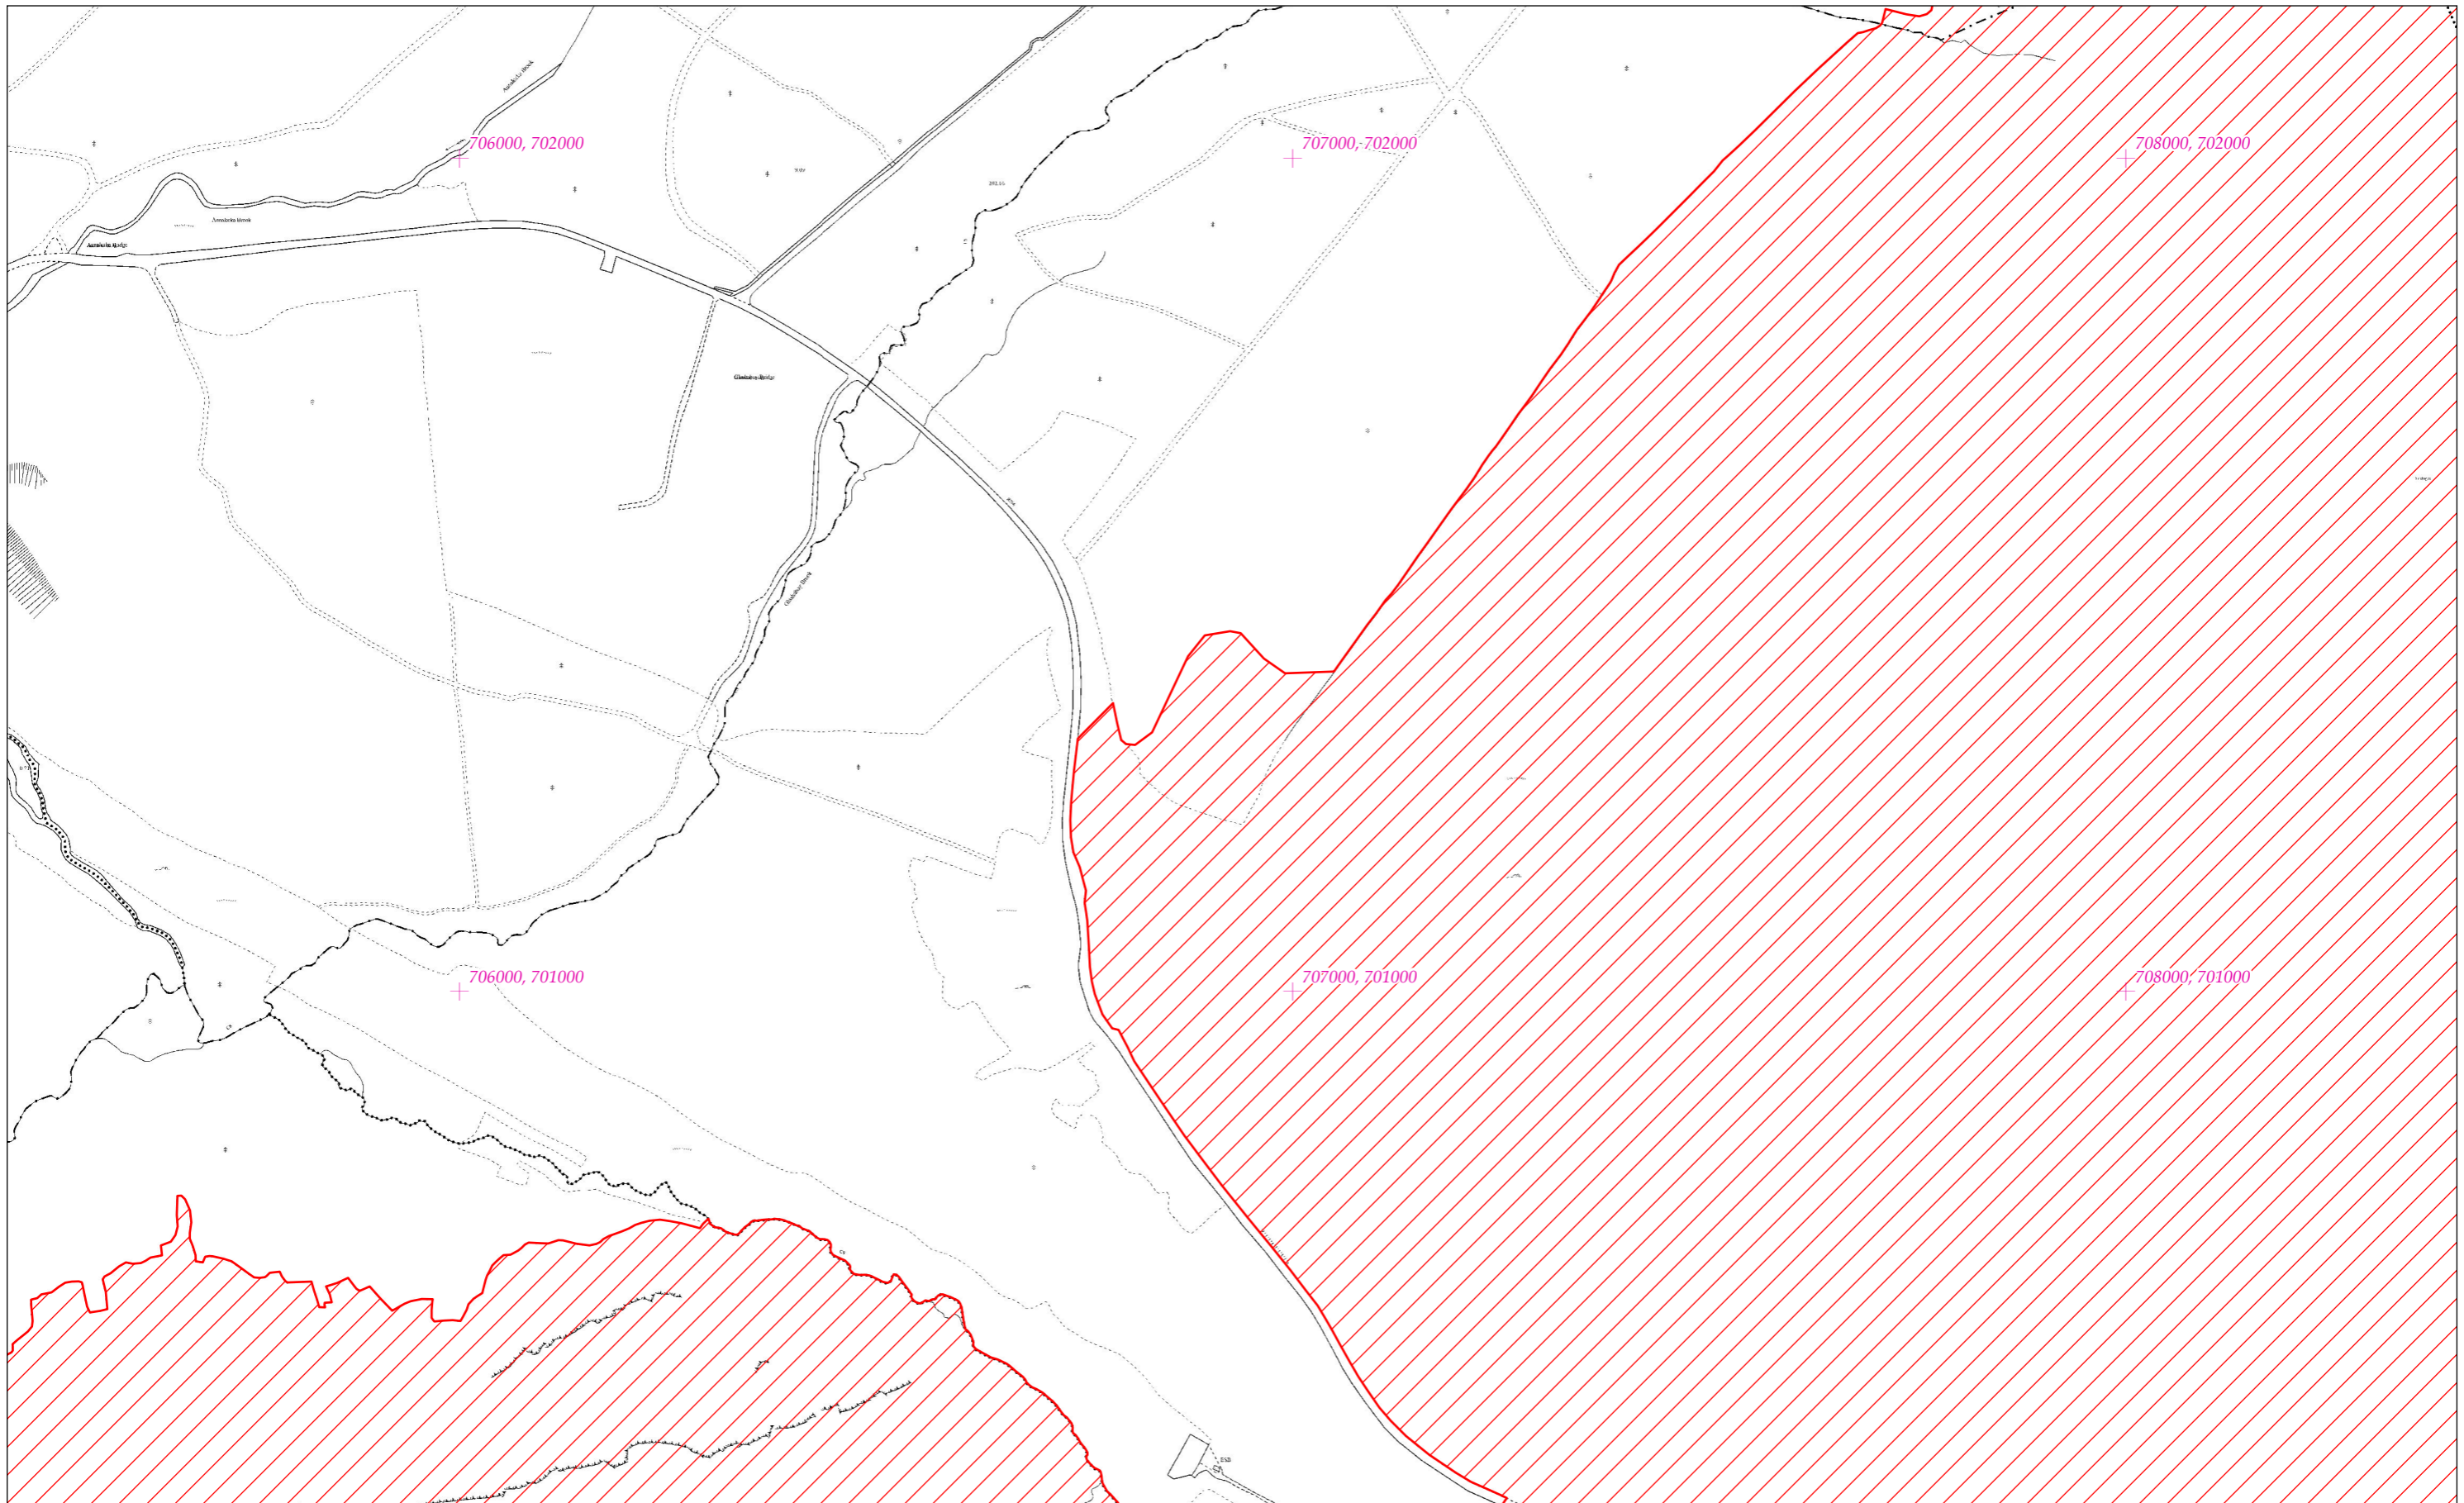

LCS Shléibhte Chill Mhantáin
Wicklow Mountains SAC
1:5000 O.S. TILE 3900a 114 of 187

**SITE CODE
002122**

Leagan / Version: 3.01
Arna chló an / Printed on: 22/08/2023

Rialachán 4(1)(b) / Regulation 4(1)(b)