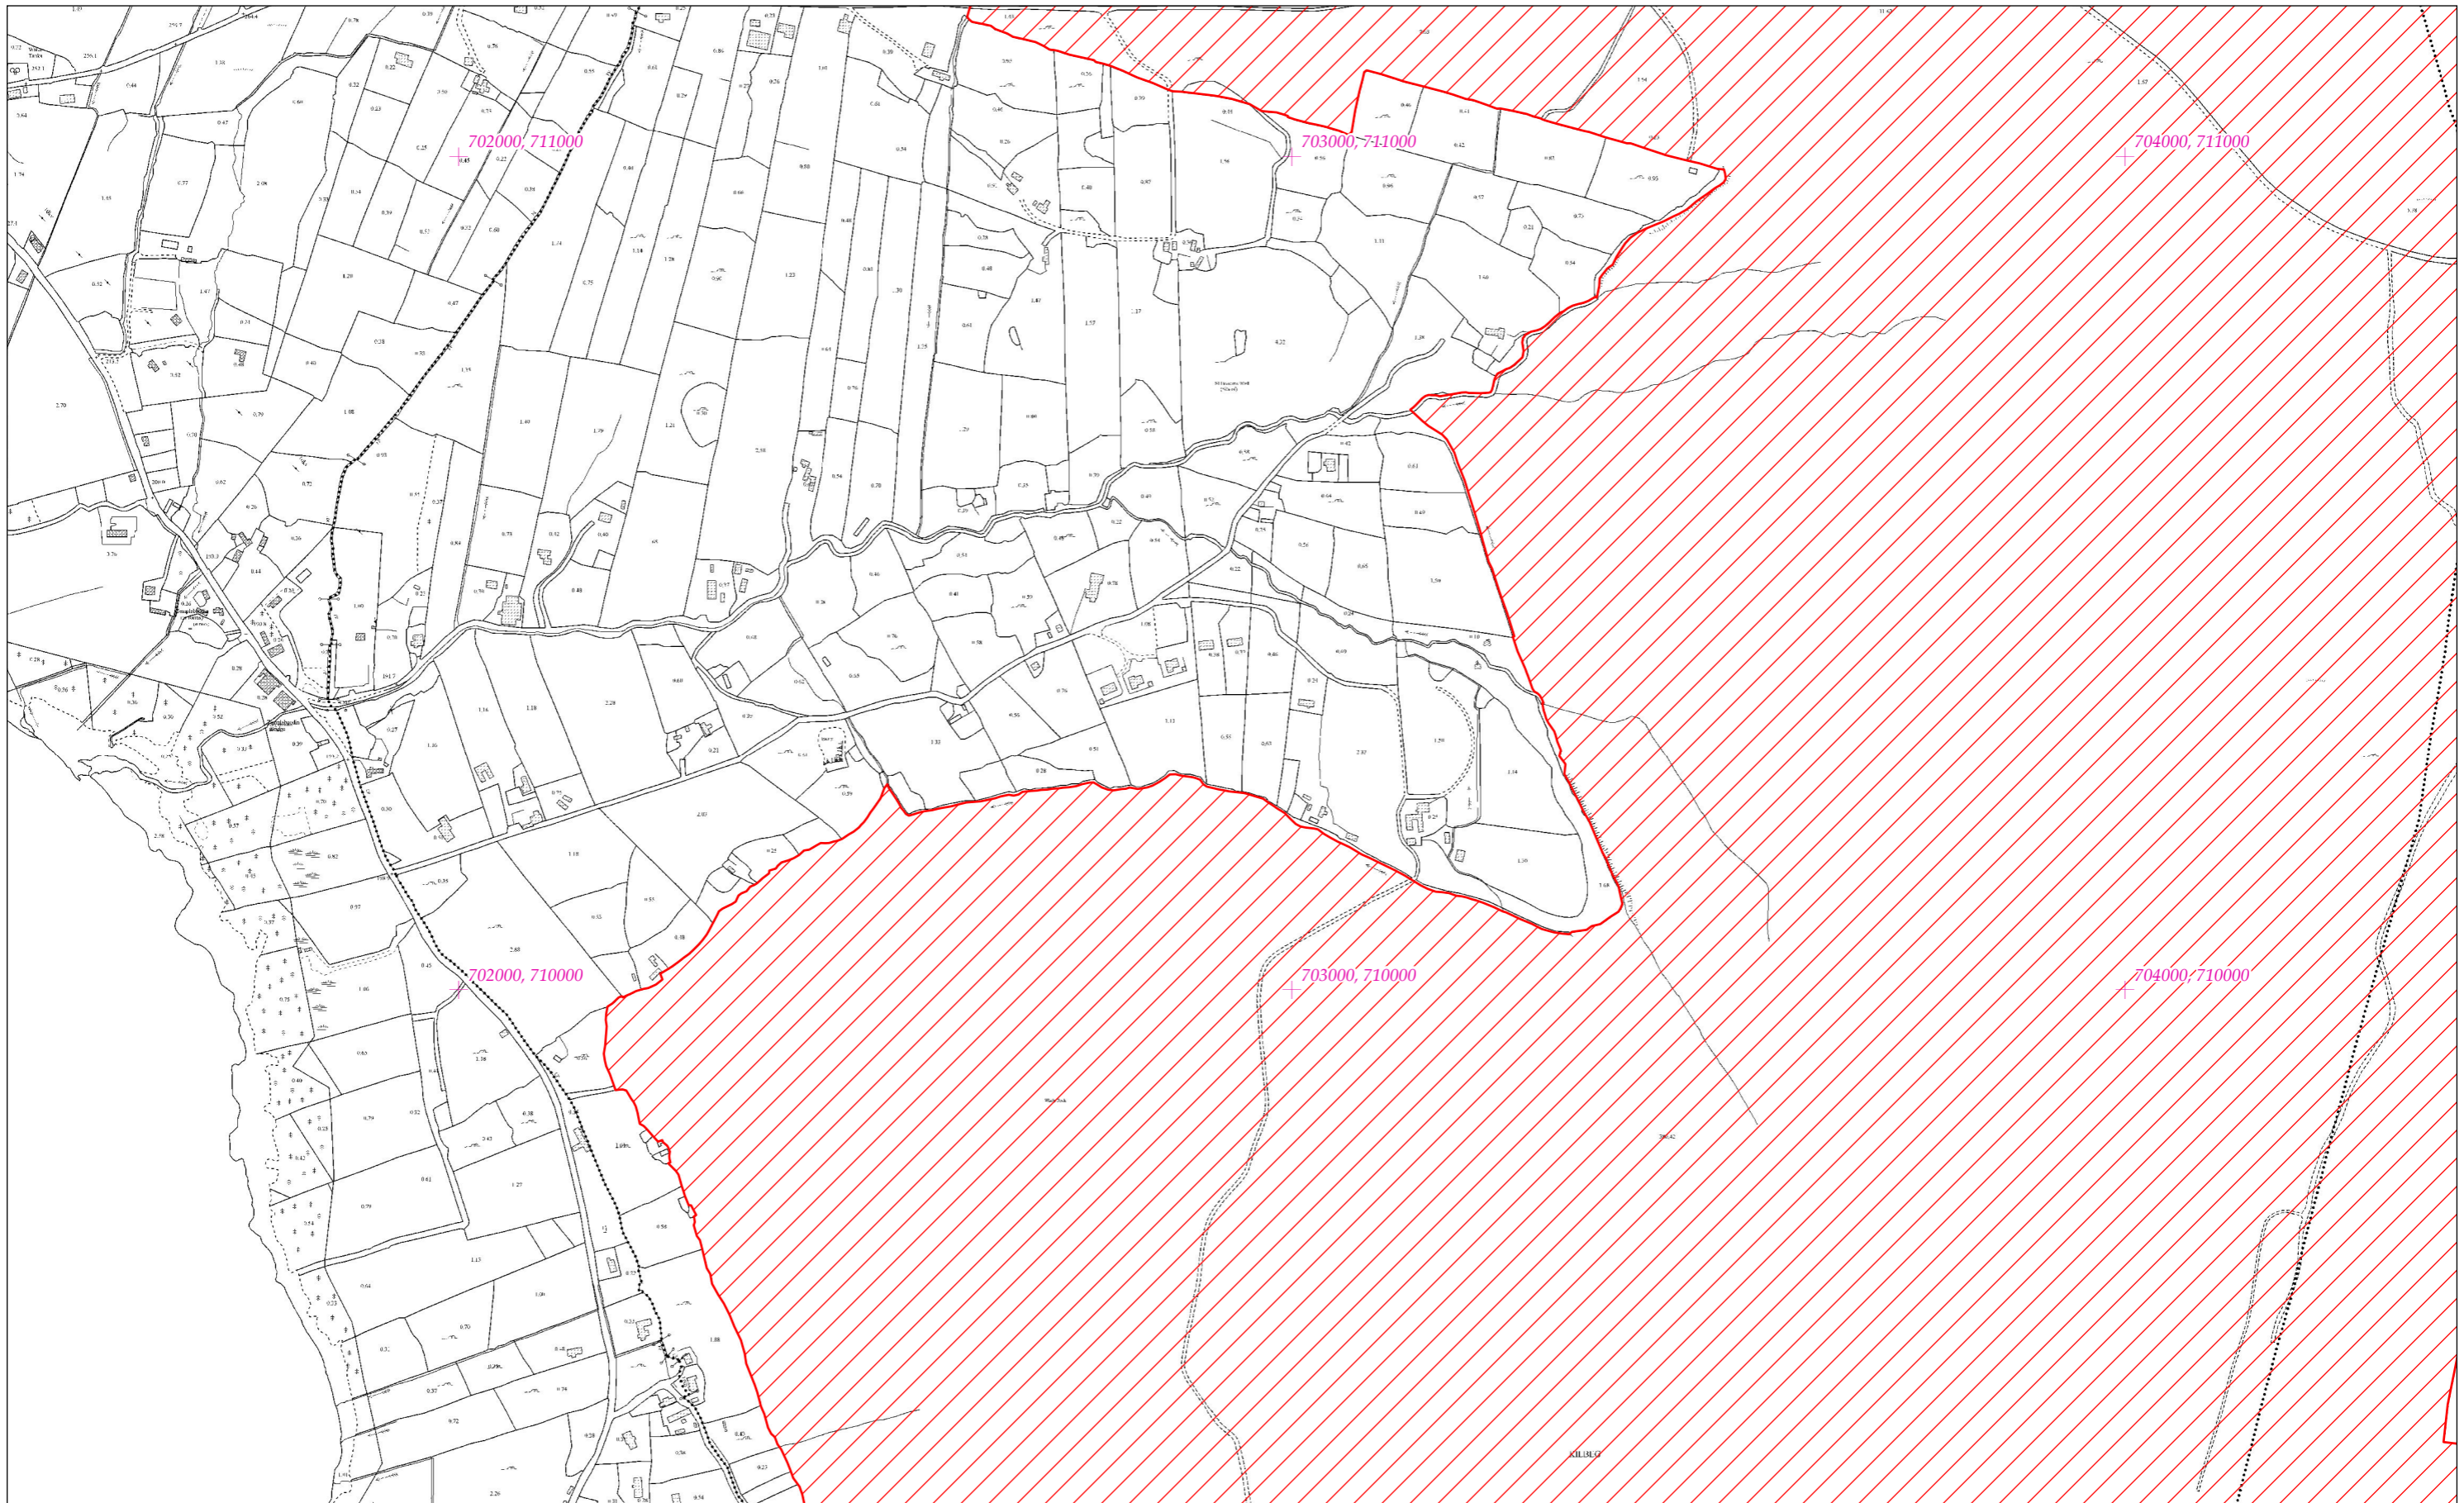

LCS Shléibhte Chill Mhantáin
 Wicklow Mountains SAC
 1:5000 O.S. TILE 3671d 54 of 187

SITE CODE
 002122

Leagan / Version: 3.01
 Arna chló an / Printed on: 22/08/2023

Rialachán 4(1)(b) / Regulation 4(1)(b)