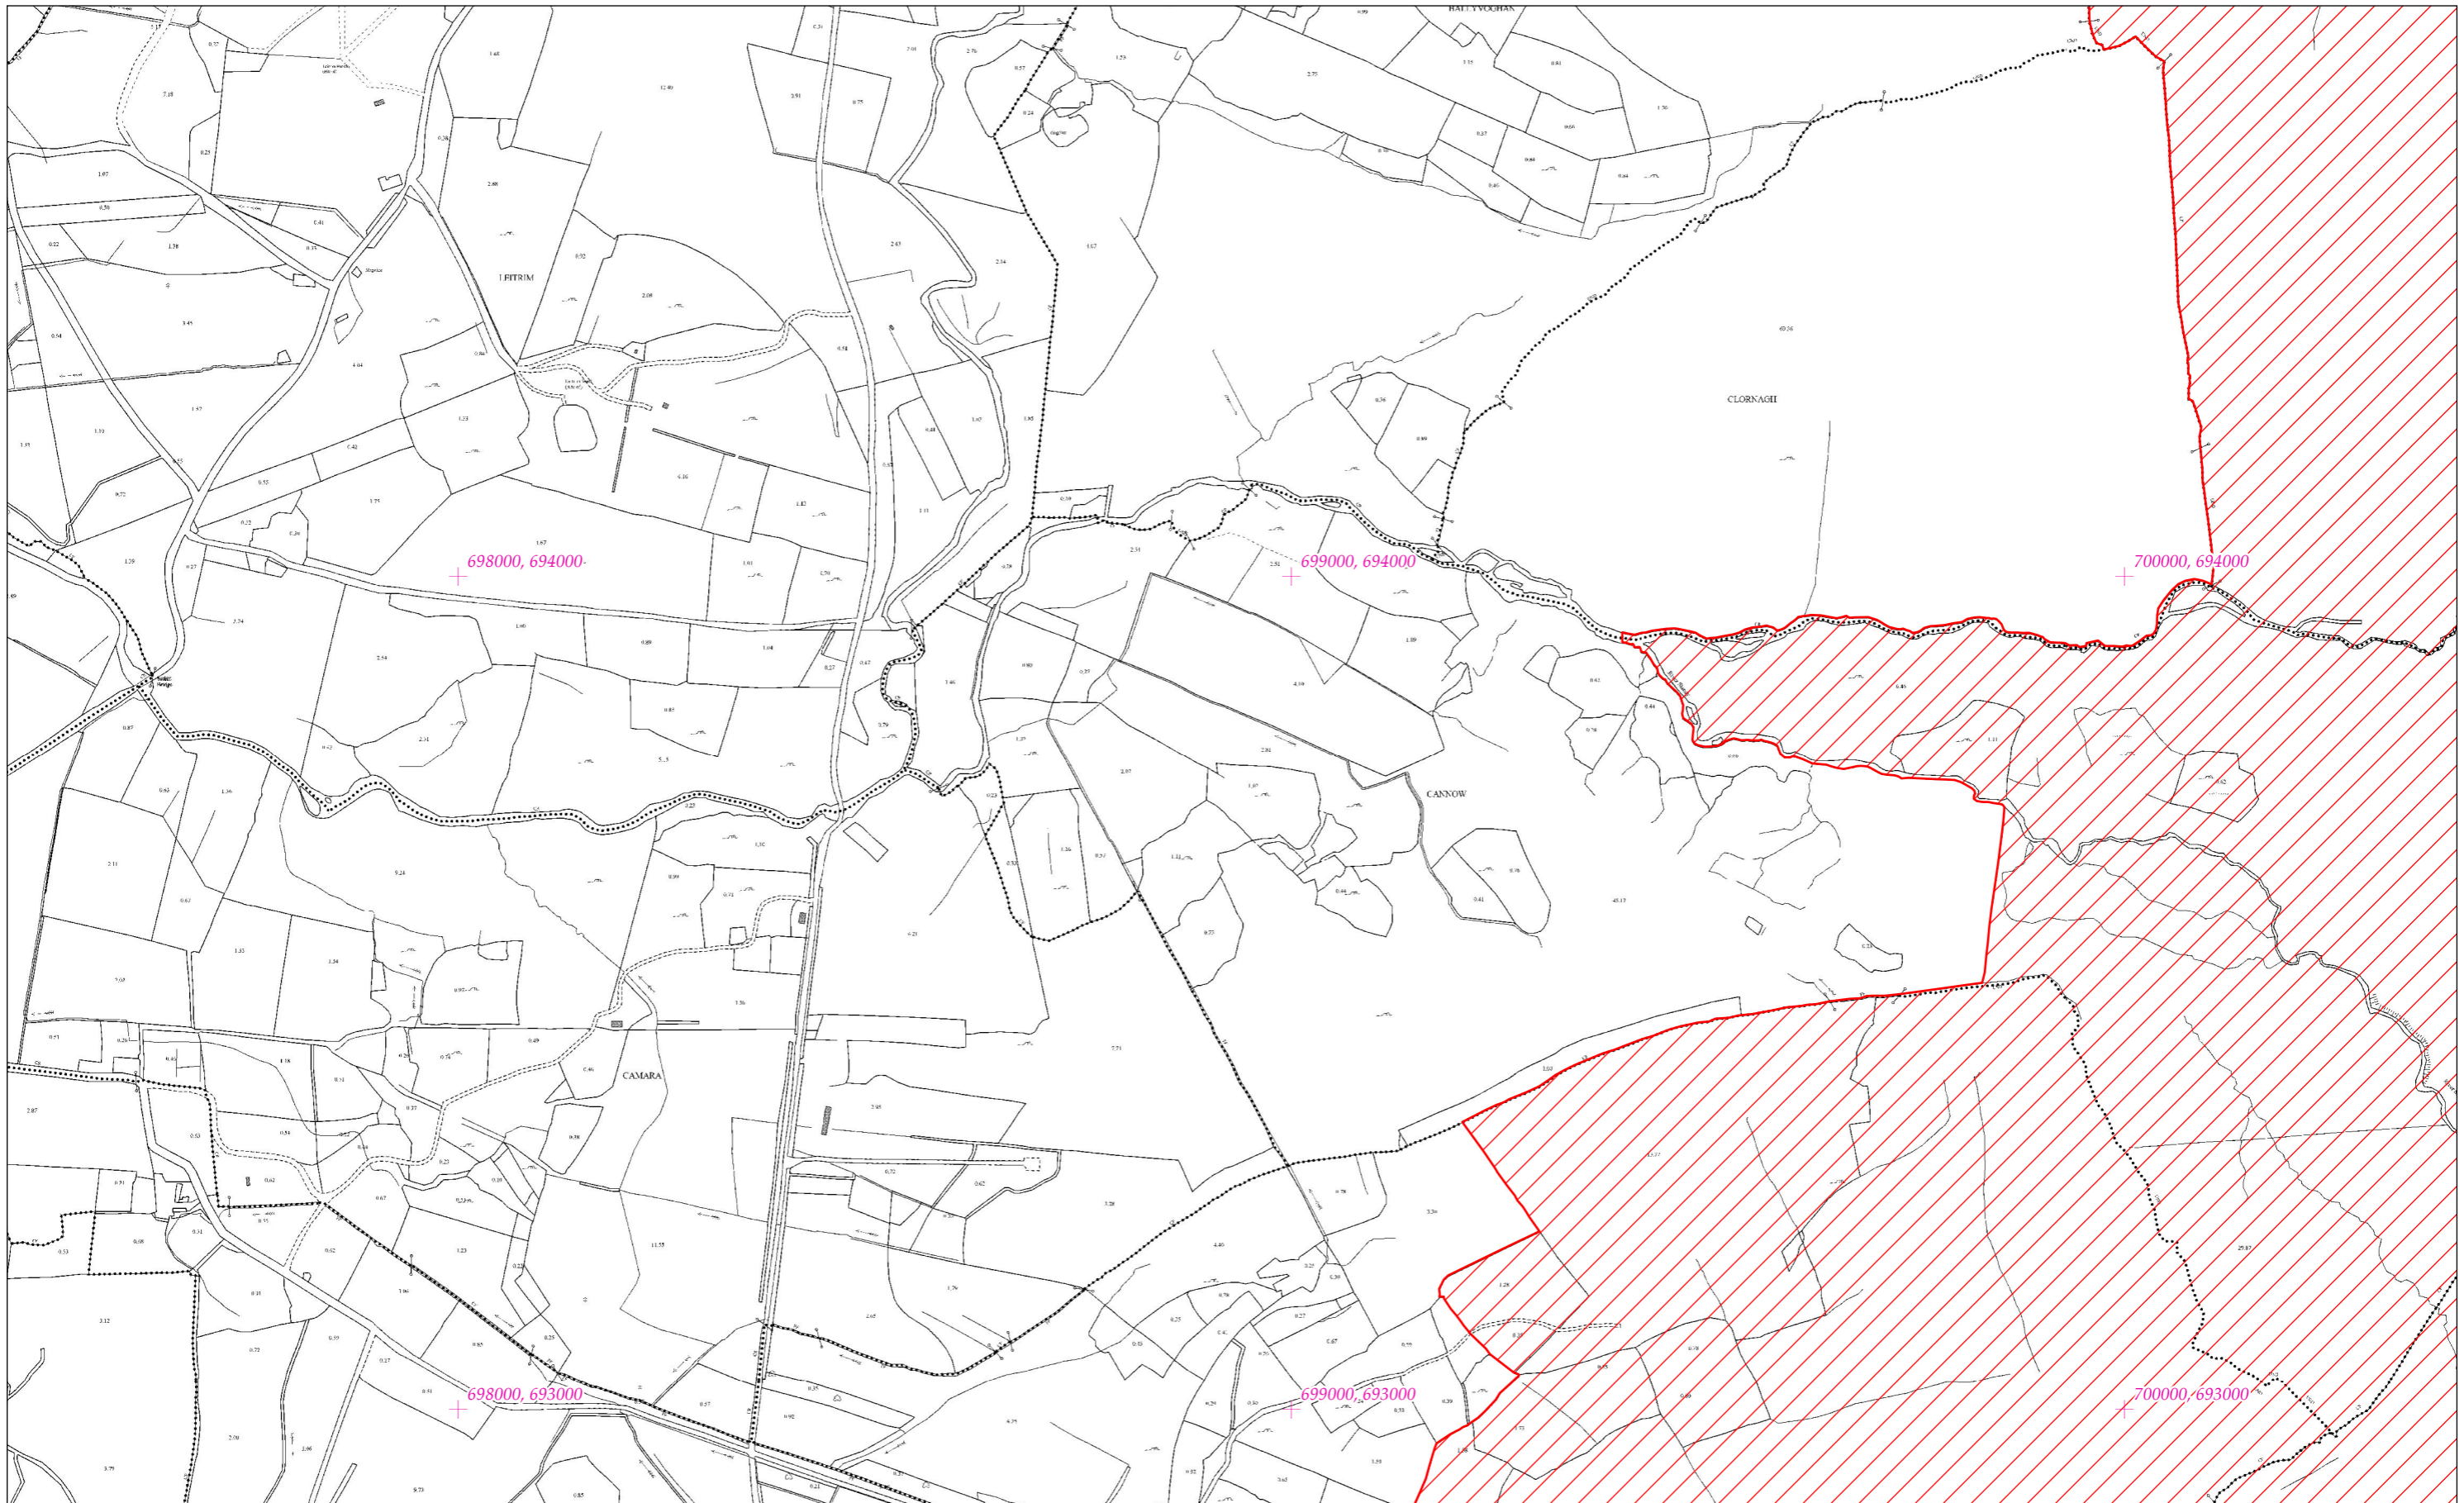

Rialachán 4(1)(b) / Regulation 4(1)(b)

Leathanach 149 de 187 (Co. Bhaile Átha Cliath agus Co. Chill Mhantáin)
Page 149 of 187 (Co. Dublin and Co. Wicklow)

LIMISTÉAR FAOI CHAOMHNÚ SPEISIALTA
SPECIAL AREA OF CONSERVATION

Suirbhéireacht Ordanáis Éireann Ceadúnas Uimhir OSI-NMA-014 © OSI / Rialtas na hÉireann
Ordnance Survey Ireland Licence No. OSI-NMA-014 © Ordnance Survey Ireland / Government of Ireland
Córas Comhordanáidí: Trasteilgean Mercator na hÉireann / Co-ordinate System: Irish Transverse Mercator

LCS Shléibhte Chill Mhantáin
Wicklow Mountains SAC
1:5000 O.S. TILE 4012d 149 of 187

SITE CODE
002122

Leagan / Version: 3.01
Arna chló an / Printed on: 22/08/2023