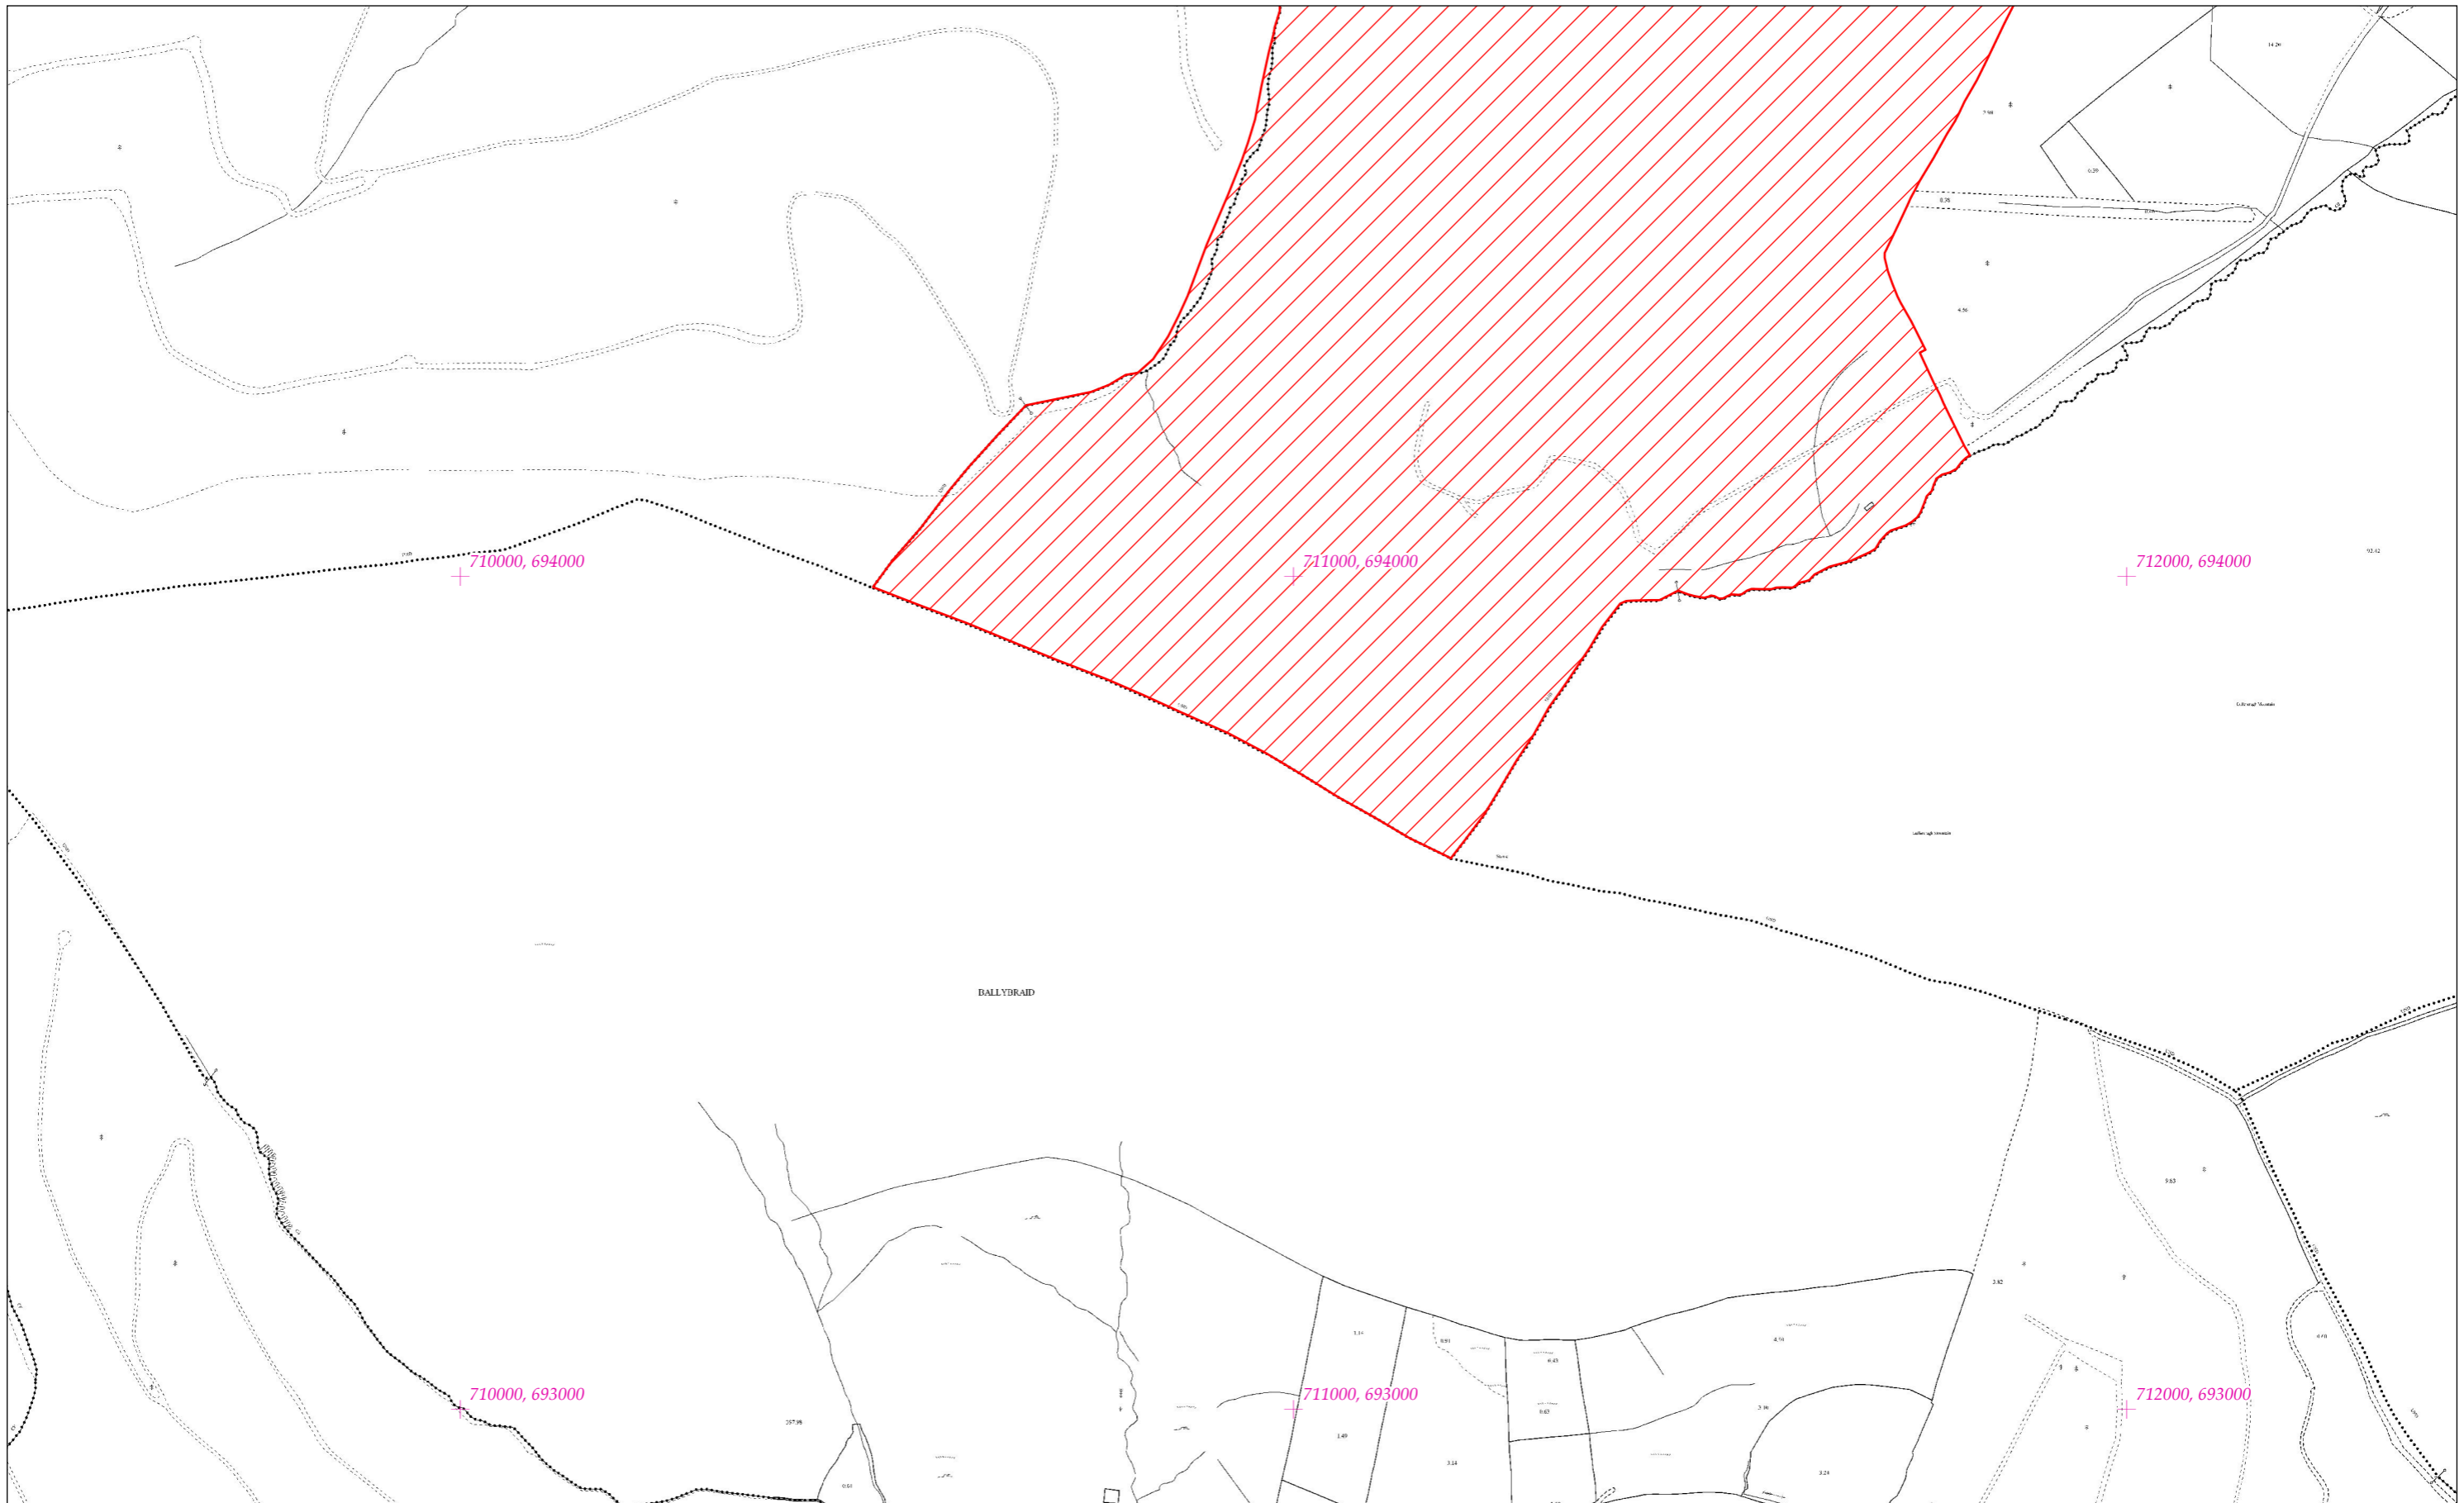

LCS Shléibhte Chill Mhantáin
 Wicklow Mountains SAC
 1:5000 O.S. TILE 4015c 160 of 187

SITE CODE
 002122

Leagan / Version: 3.01
 Arna chló an / Printed on: 22/08/2023

Rialachán 4(1)(b) / Regulation 4(1)(b)