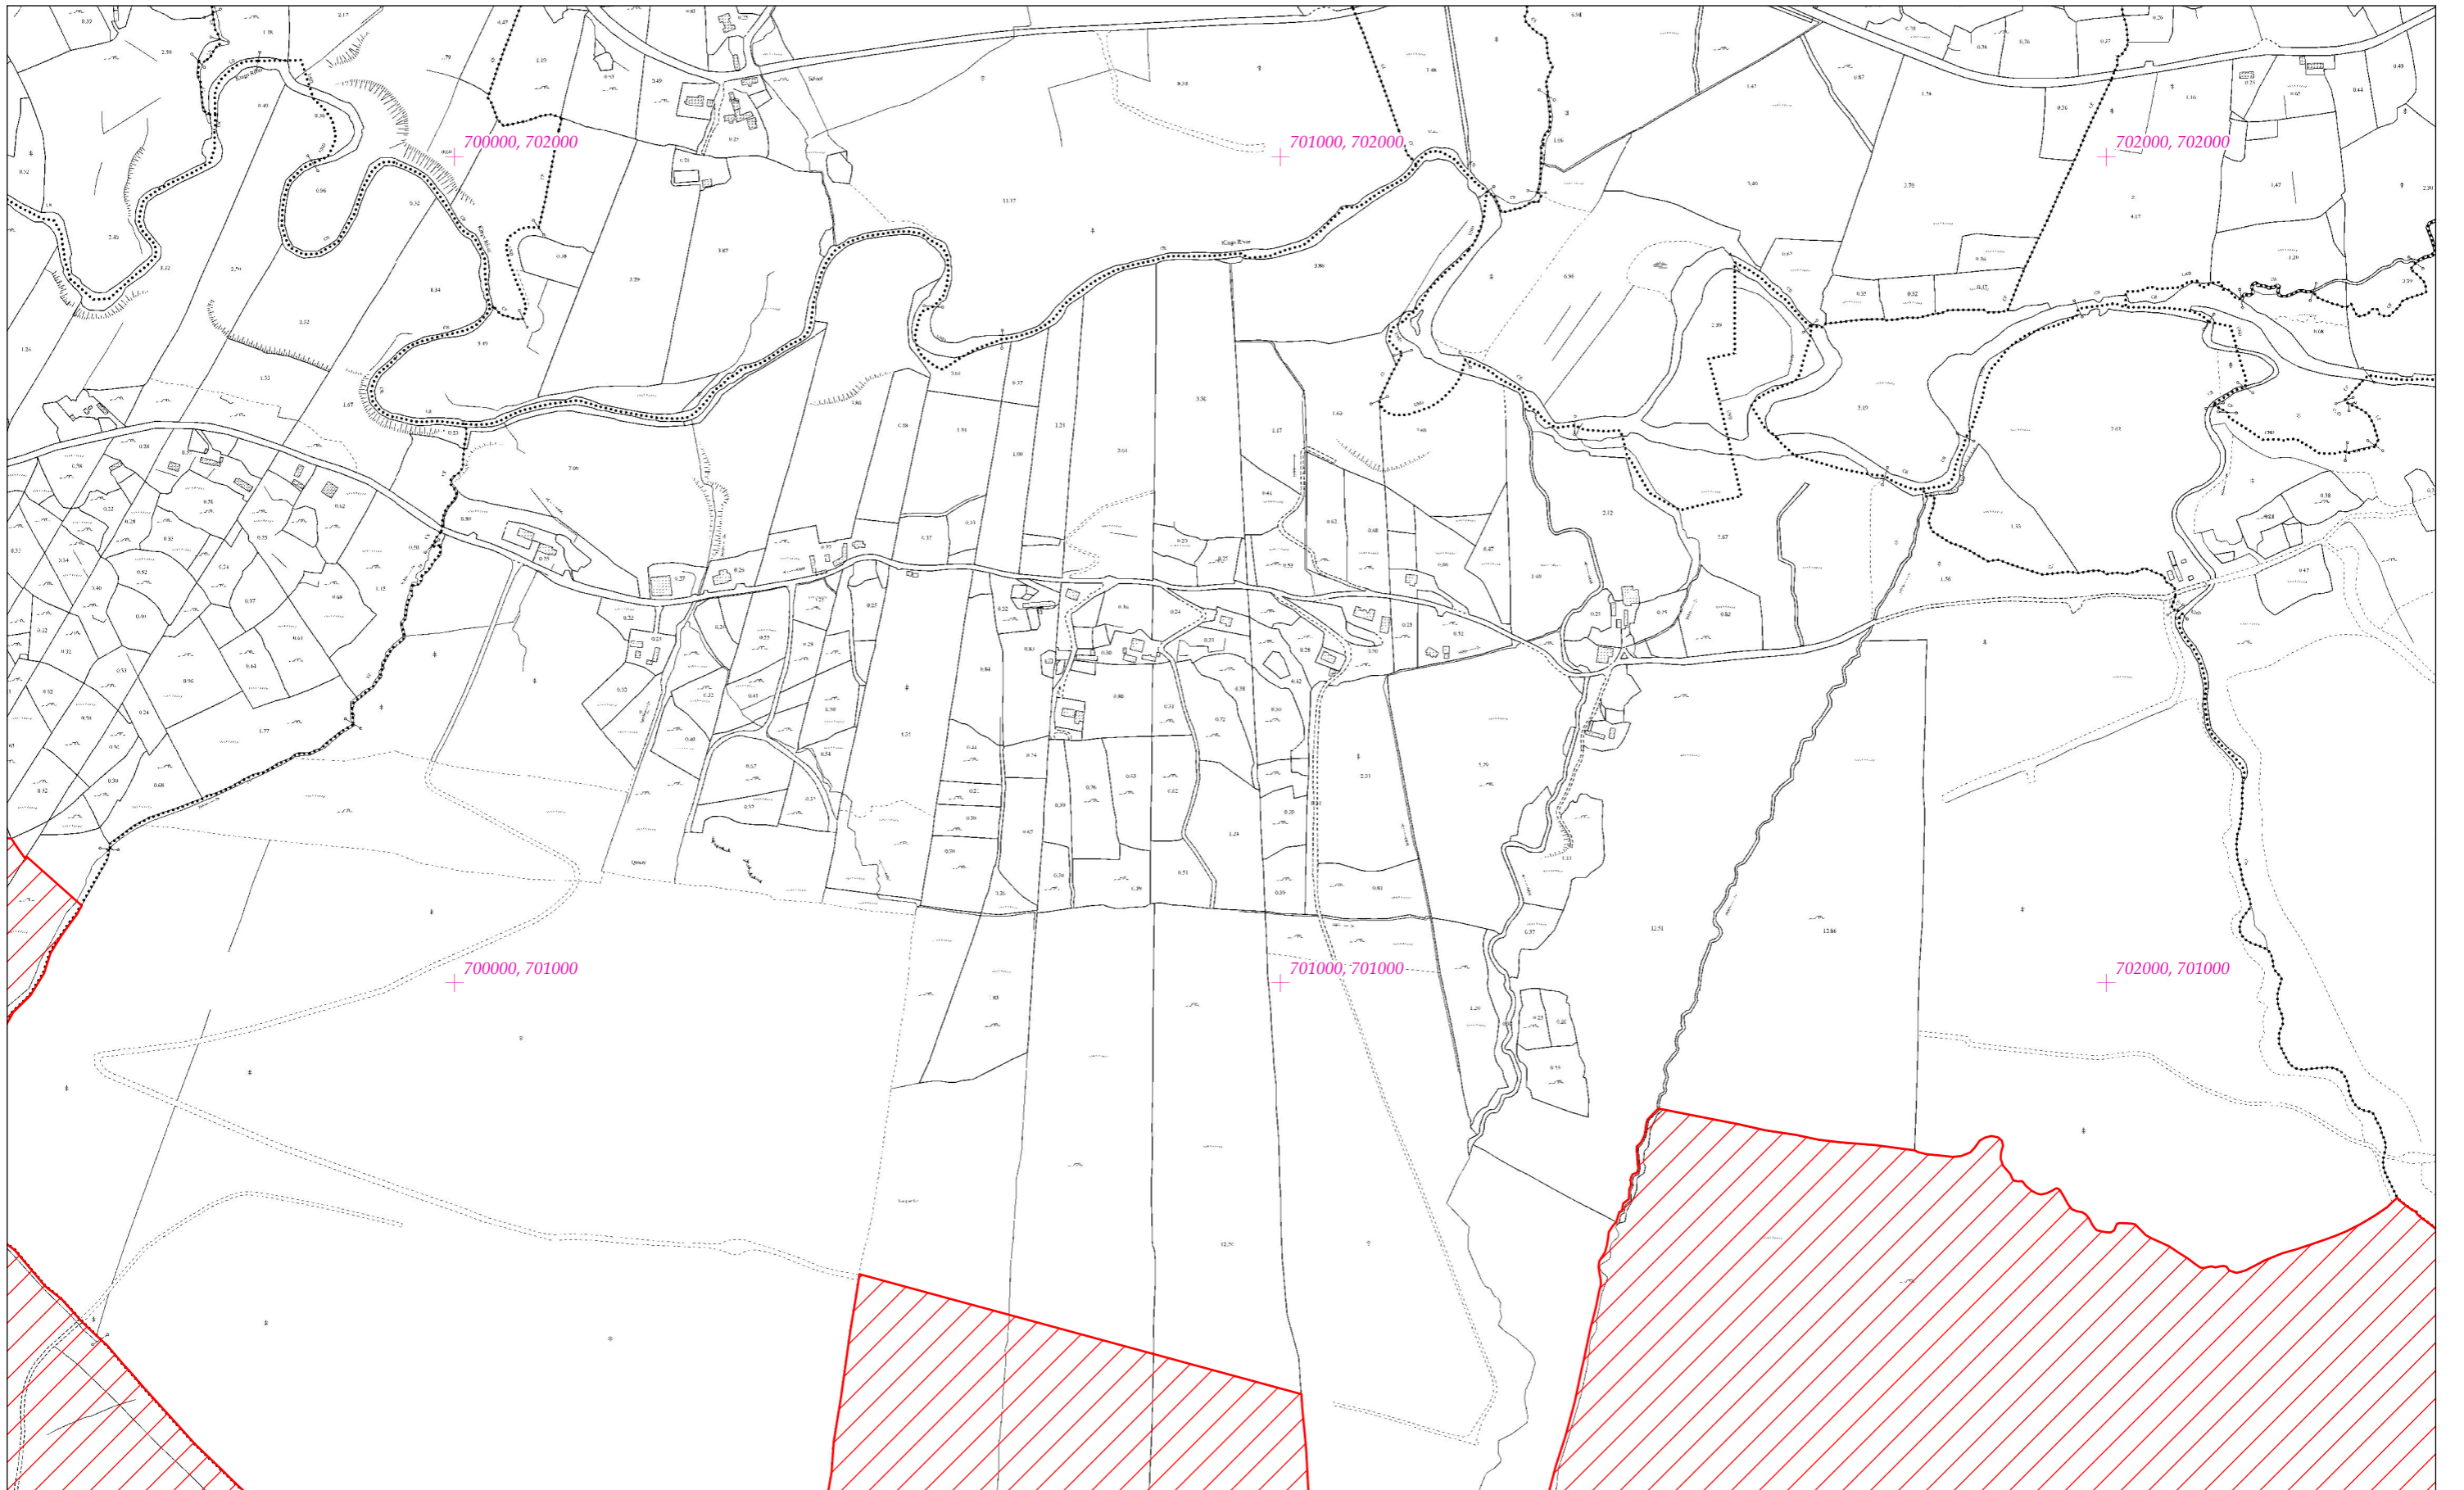

Rialachán 4(1)(b) / Regulation 4(1)(b)

Leathanach 110 de 187 (Co. Bhaile Átha Cliath agus Co. Chill Mhantáin)
Page 110 of 187 (Co. Dublin and Co. Wicklow)

**LIMISTÉAR FAOI CHAOMHNÚ SPEISIALTA
SPECIAL AREA OF CONSERVATION**

Suirbhéireacht Ordanáis Éireann Ceadúnas Uimhir OSI-NMA-014 © OSI / Rialtas na hÉireann
Ordnance Survey Ireland Licence No. OSI-NMA-014 © Ordnance Survey Ireland / Government of Ireland
Córas Comhordanáidí: Trasteilgean Mercator na hÉireann / Co-ordinate System: Irish Transverse Mercator

LCS Shléibhte Chill Mhantáin
Wicklow Mountains SAC
1:5000 O.S. TILE 3899a 110 of 187

SITE CODE
002122

Leagan / Version: 3.01
Arna chló an / Printed on: 22/08/2023