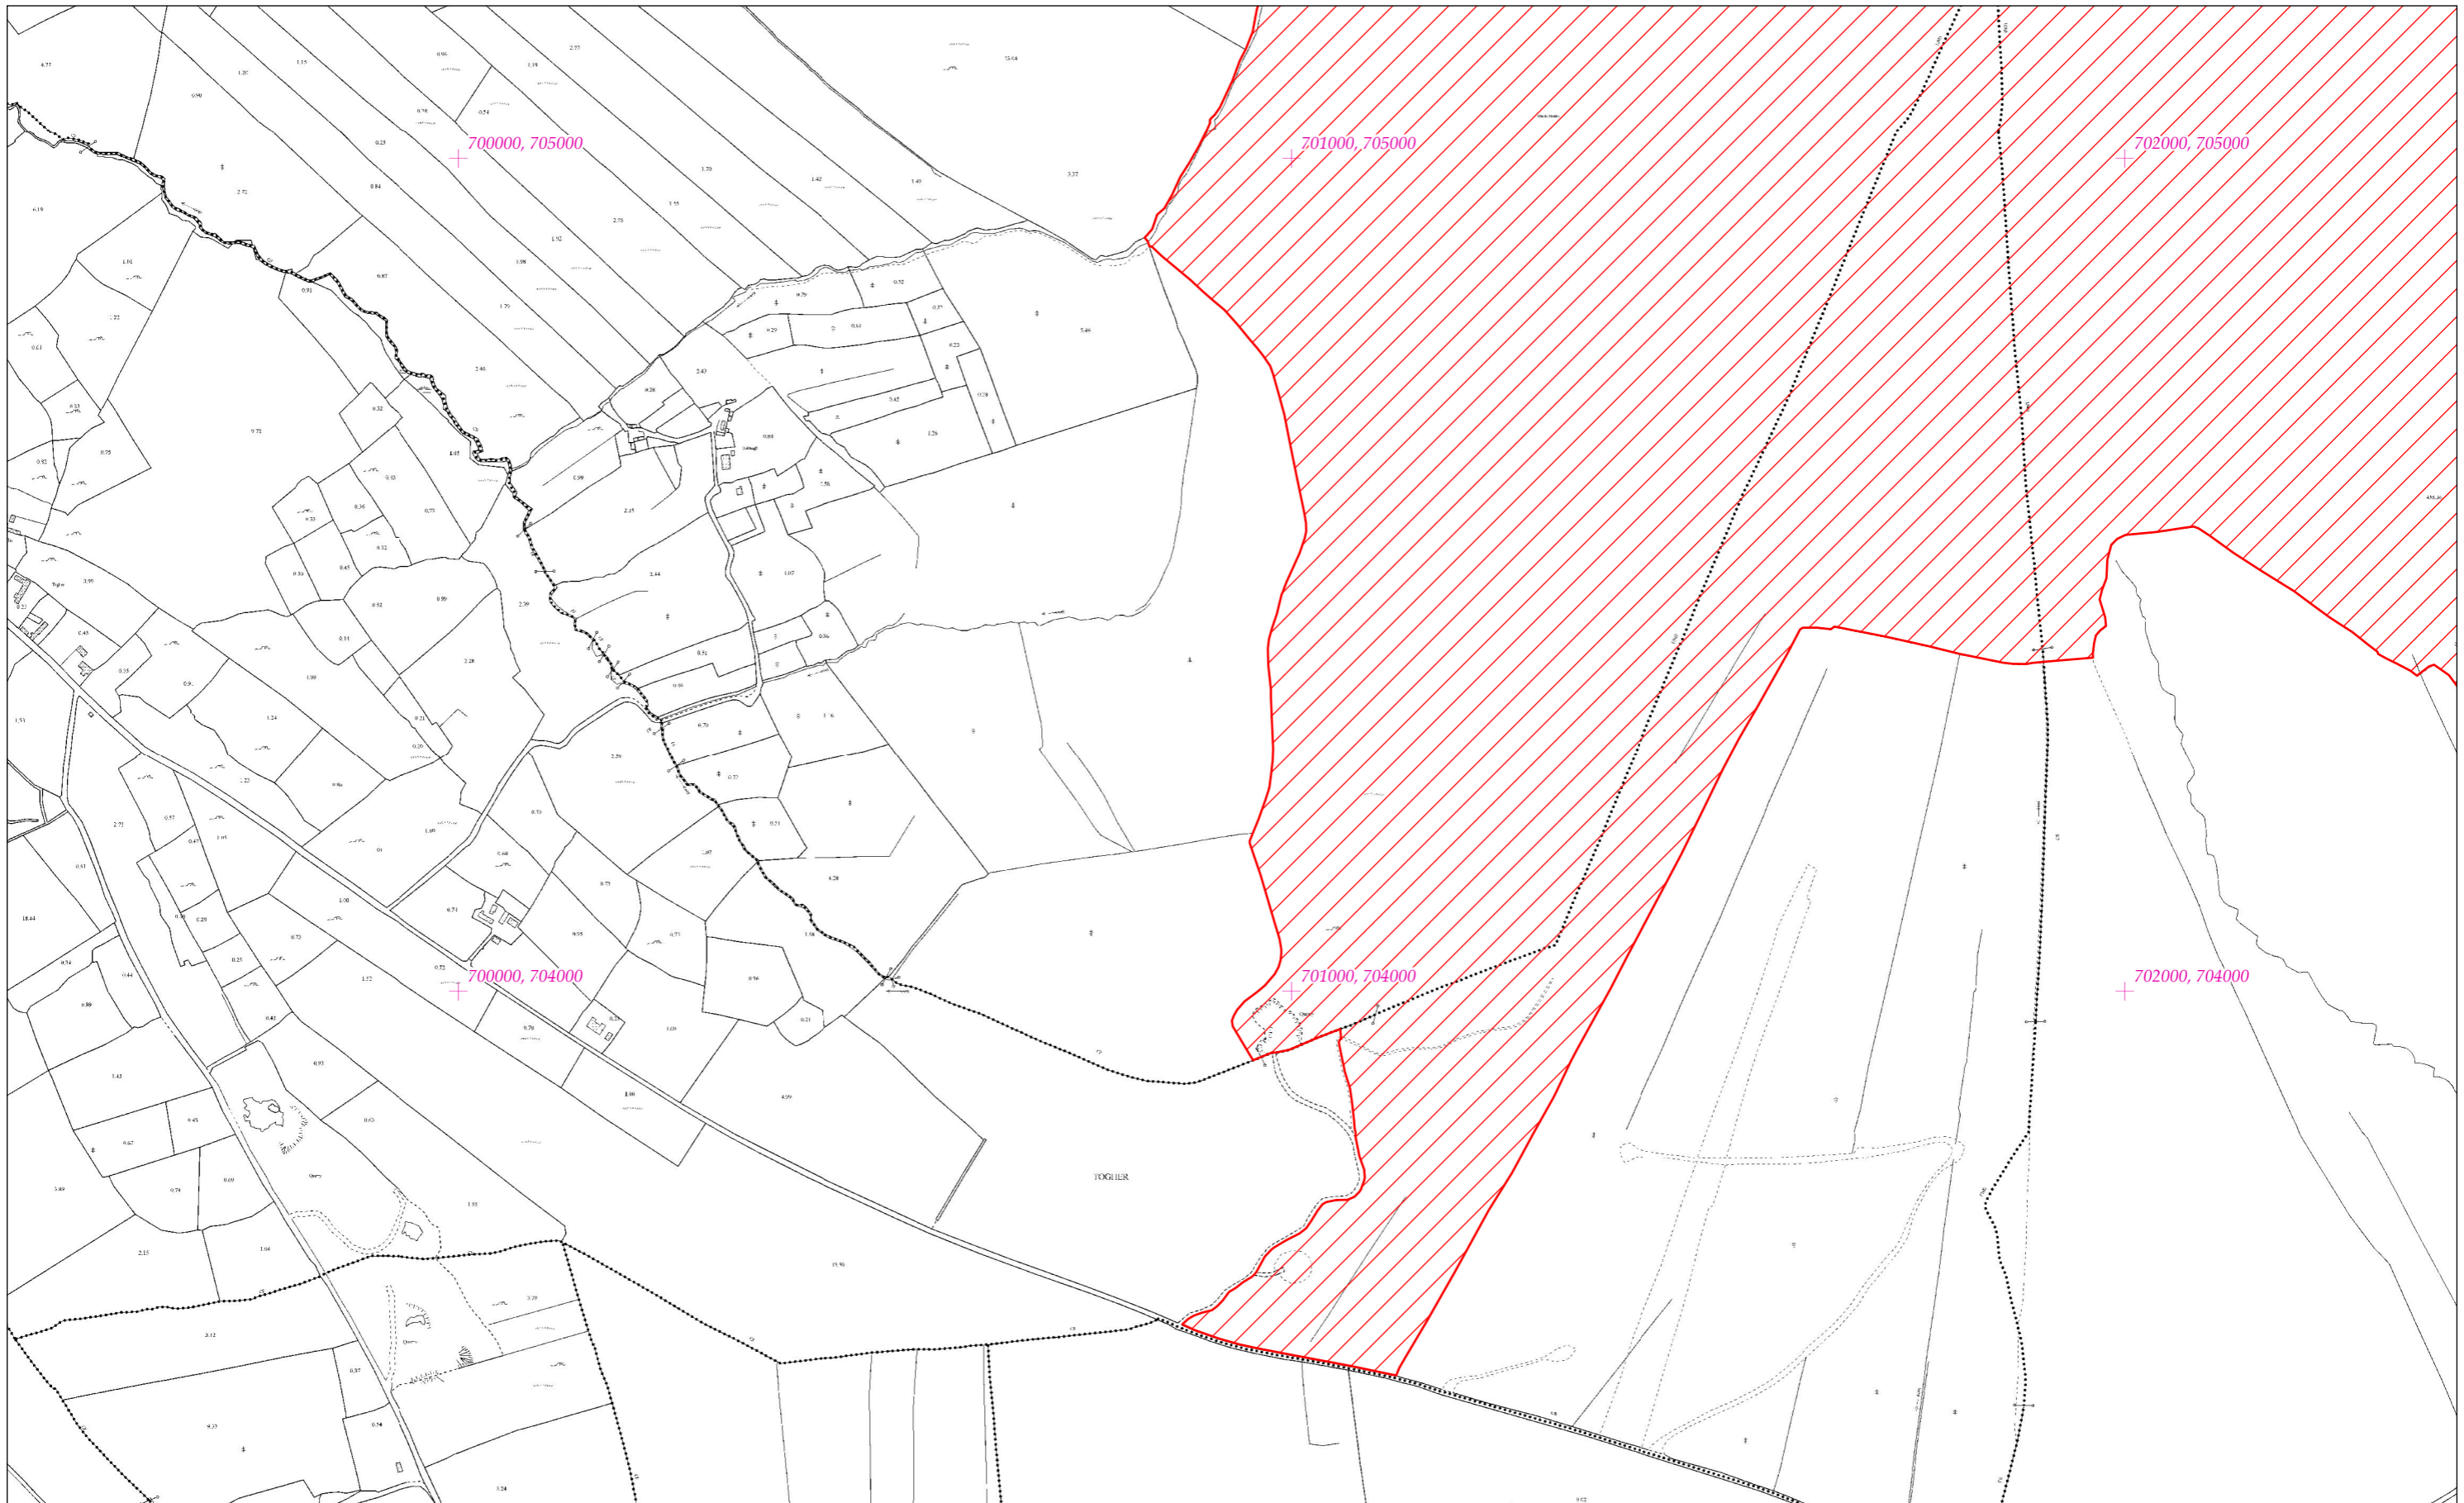

Rialachán 4(1)(b) / Regulation 4(1)(b)

Leathanach 92 de 187 (Co. Bhaile Átha Cliath agus Co. Chill Mhantáin)
Page 92 of 187 (Co. Dublin and Co. Wicklow)

**LIMISTÉAR FAOI CHAOMHNÚ SPEISIALTA
SPECIAL AREA OF CONSERVATION**

Suirbhéireacht Ordanáis Éireann Ceadúnas Uimhir OSI-NMA-014 © OSI / Rialtas na hÉireann
Ordnance Survey Ireland Licence No. OSI-NMA-014 © Ordnance Survey Ireland / Government of Ireland
Córas Comhordanáidí: Trasteilgean Mercator na hÉireann / Co-ordinate System: Irish Transverse Mercator

LCS Shléibhte Chill Mhantáin
Wicklow Mountains SAC
1:5000 O.S. TILE 3841a 92 of 187

**SITE CODE
002122**

Leagan / Version: 3.01
Arna chló an / Printed on: 22/08/2023