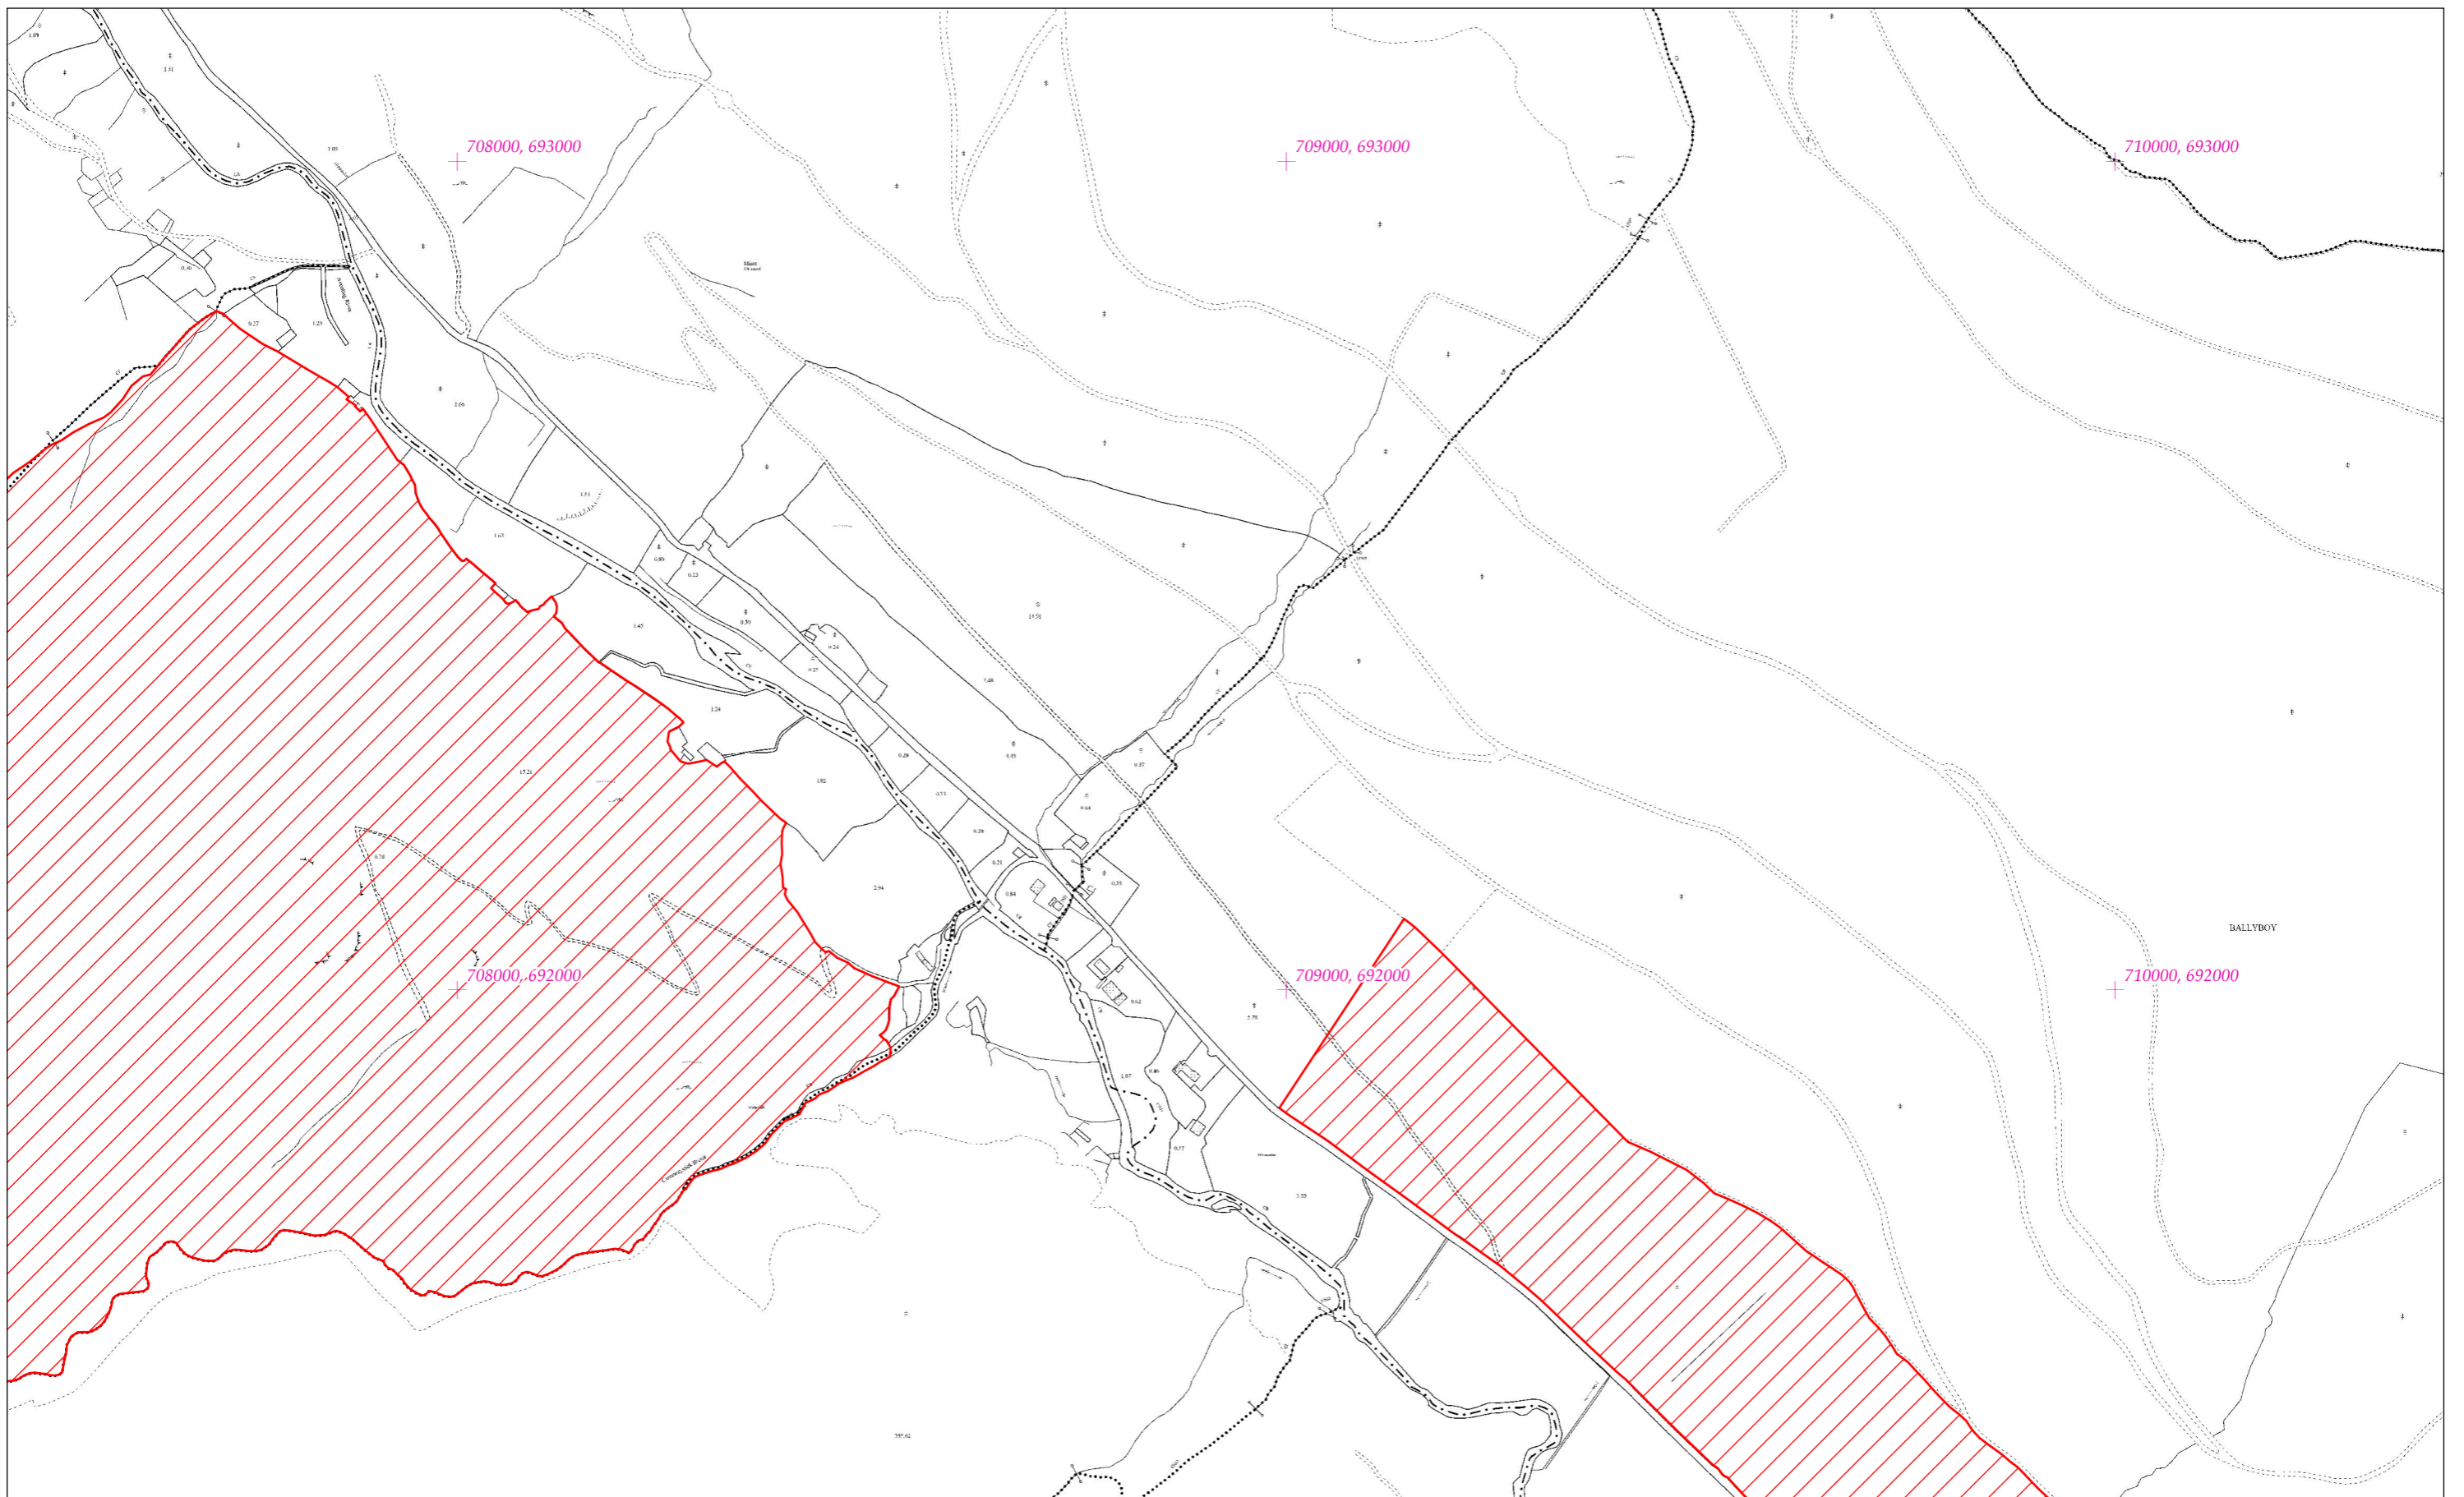

LCS Shléibhte Chill Mhantáin
Wicklow Mountains SAC
1:5000 O.S. TILE 4073d 174 of 187

**SITE CODE
002122**

Leagan / Version: 3.01
Arna chló an / Printed on: 22/08/2023

Rialachán 4(1)(b) / Regulation 4(1)(b)