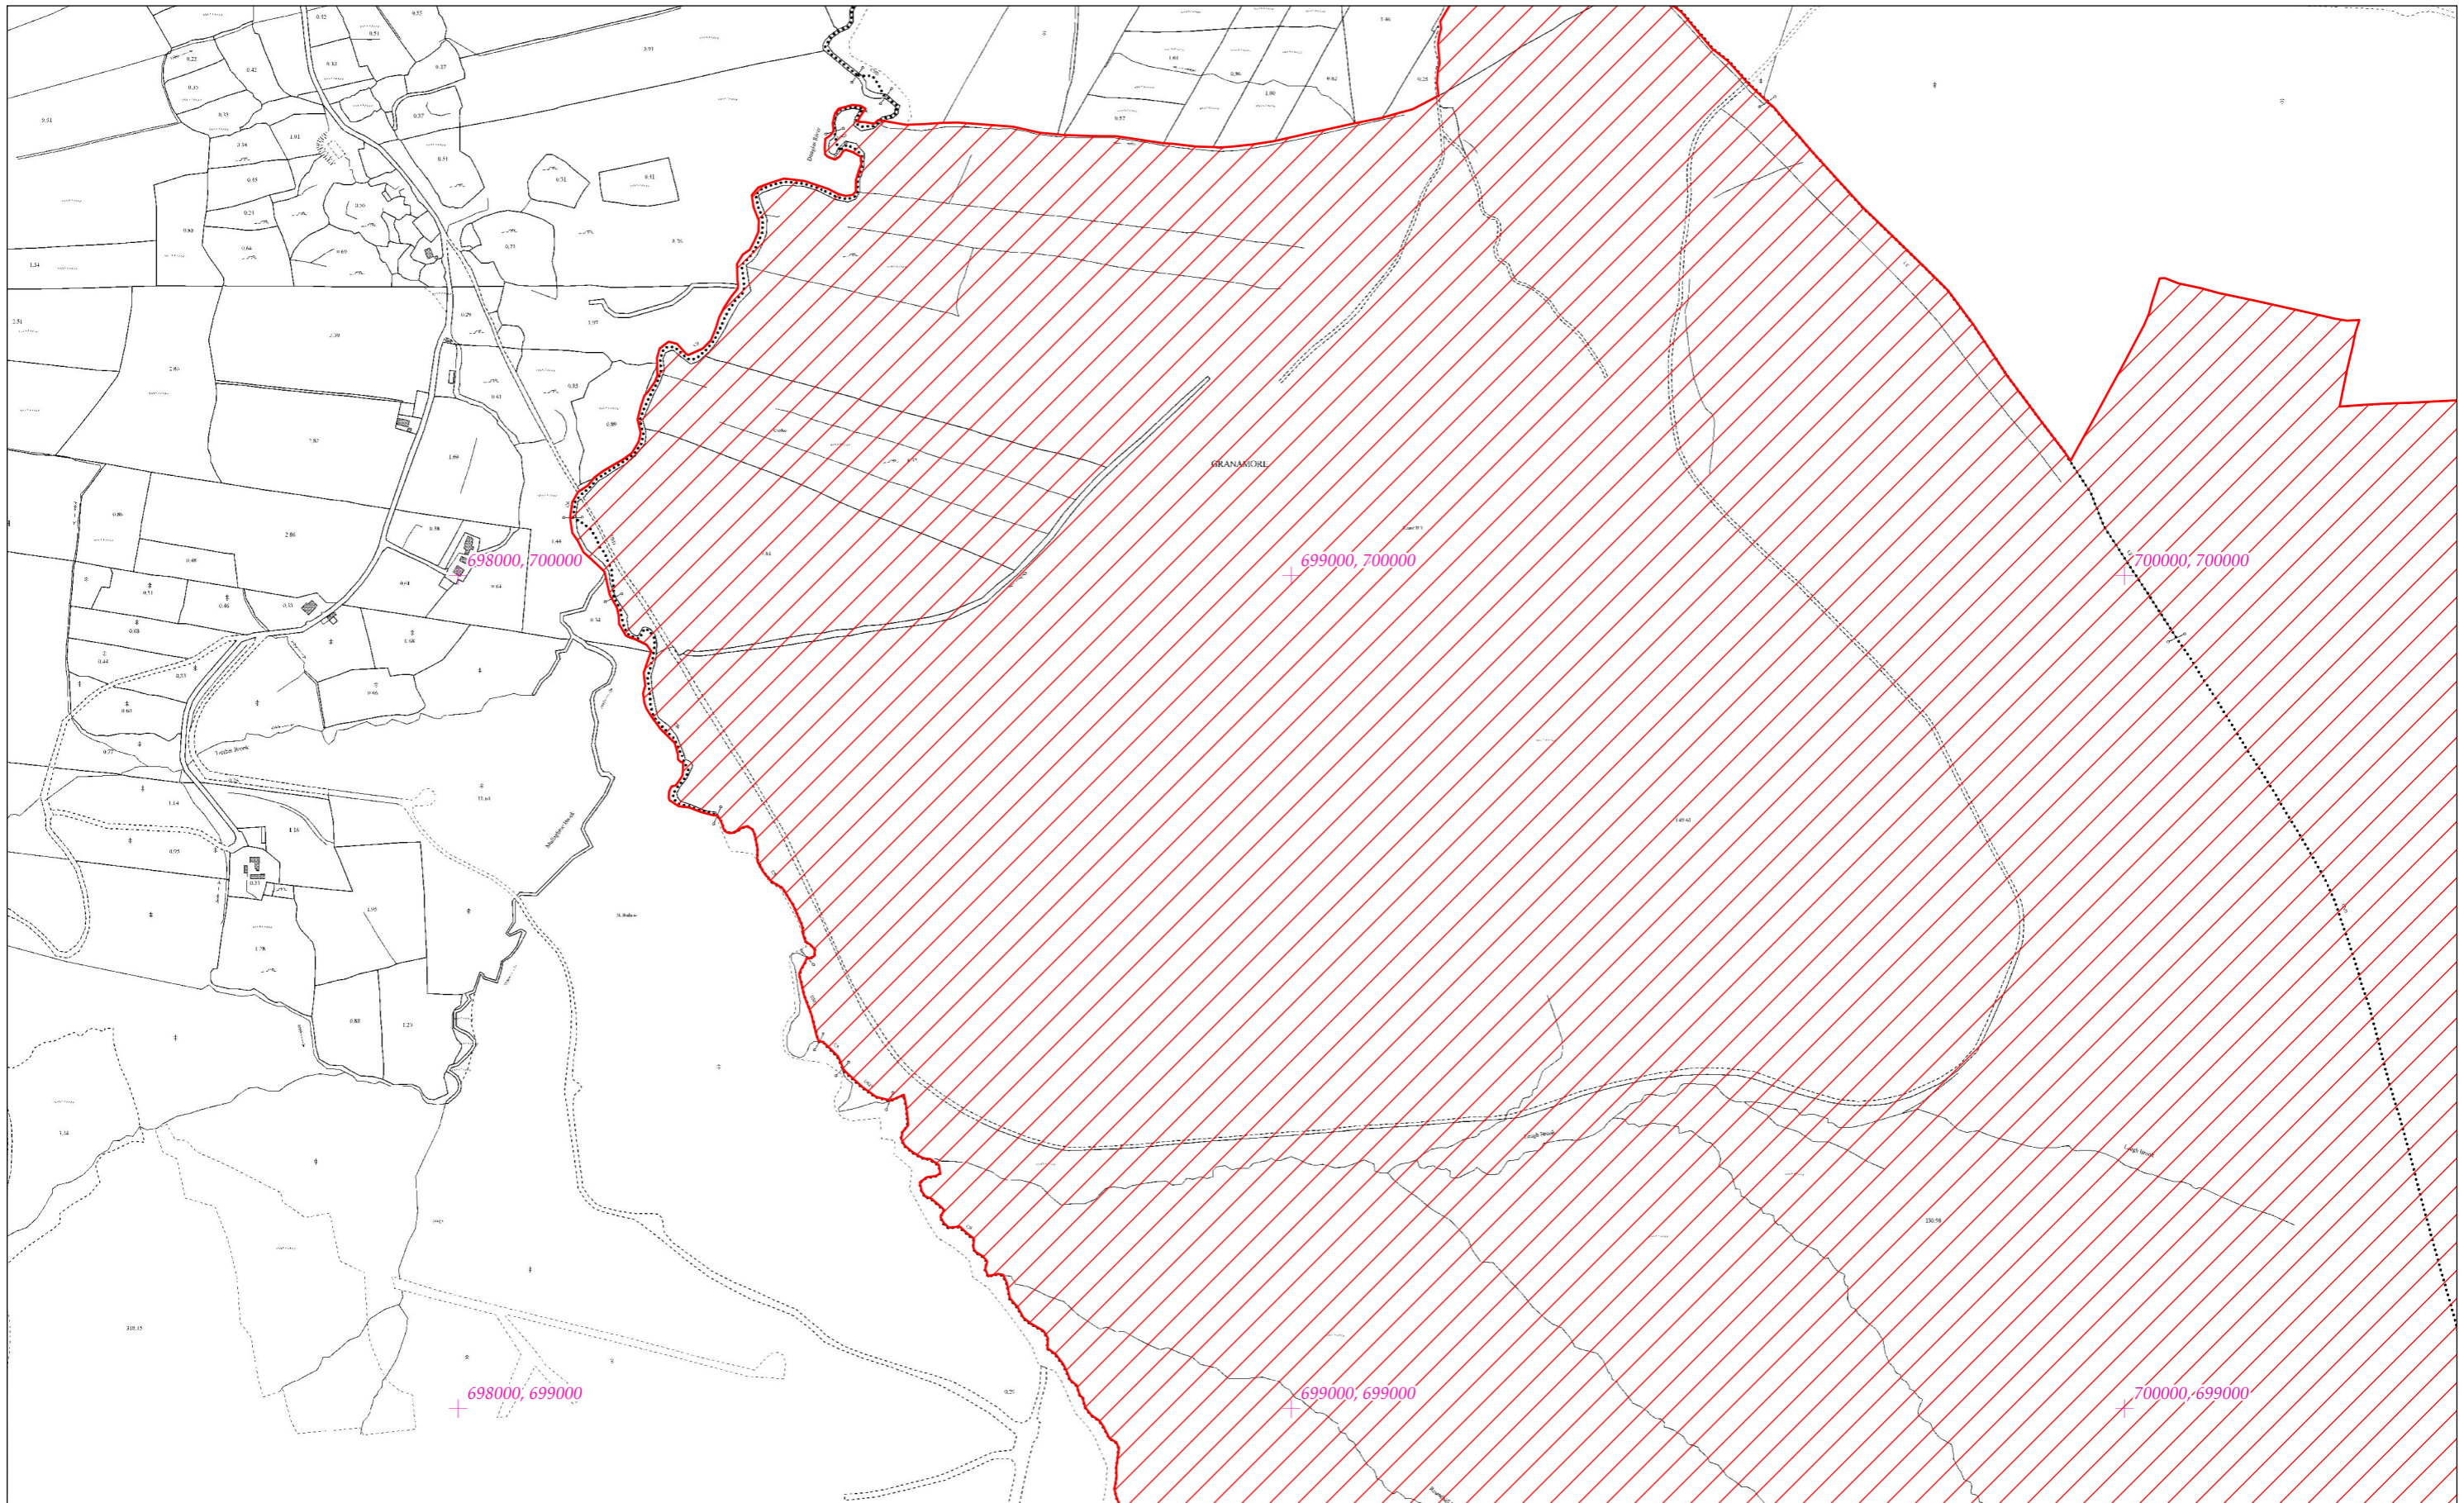

LCS Shléibhte Chill Mhantáin
Wicklow Mountains SAC
1:5000 O.S. TILE 3898b 108 of 187

**SITE CODE
002122**

Leagan / Version: 3.01
Arna chló an / Printed on: 22/08/2023

Rialachán 4(1)(b) / Regulation 4(1)(b)